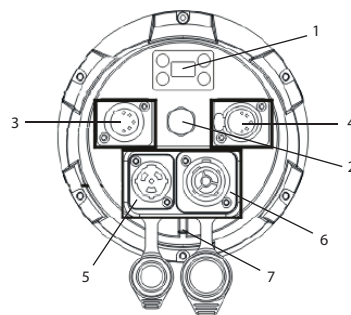

### Mounting options

Hanging	1 omega bracket with 2x 1/4 turn quick-lock fastners 1 M12 hole in the middle of the omega brackets
Standing	Double bracket - adjustable opening angle
2nd suspension / safety wire	Moulded eye on the housing to pass safety wire or carabiner

### Photometrics Diagram

### Connectivity

- 1 OLED Display & Menu control button
- 2 Through the air valve
- 3 DMX input
- 4 DMX output
- 5 Mains input
- 6 Mains output
- 7 Secondary suspension