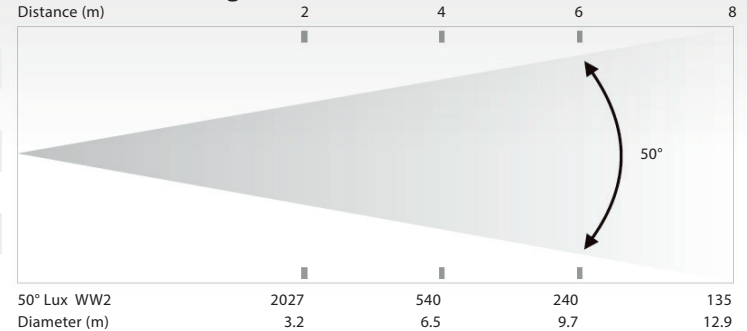

Optical

LED sources	CREE LED
Beam angle	50°
Light outputs	540 Lux @ 4m
CRI	81,9 CRI
Colour temperature	2.700K - 1200K in Tungsten mode
Tungsten mode	Amber is mixed at low light levels
Colours	Warm white + Amber
Dim speed	Fast, smooth or under

Photometrics Diagram