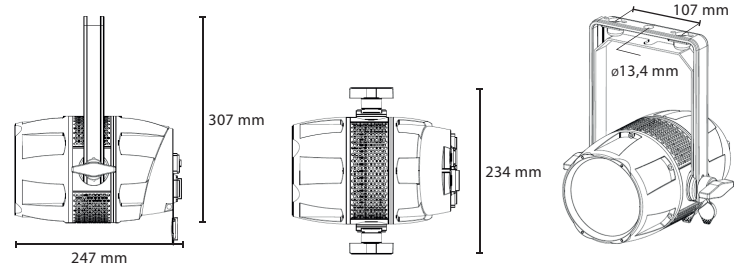

### LED 110W Single point blinder

The **B Blinded1** is the first real LED single point blinder on the AV market. Created as the little brother of the B Blinded, it has the same functionality, feel and tungsten emulation as its big brother. The B Blinded1 can be used as permanent warm wash light and as well as a strobe fixture. Being IP65 rated, compact, low weight and with an extreme high output due to the use of glass optics, the B Blinded1 is the perfect 'tool' in your rental fleet of mid-class lighting fixtures. The true replacement of the DWE Par38! ■

### Physical

Dimensions (WxHxD)	247 x 234 x 150 mm
Bracket	232 mm
Packing dimensions (WxHxD)	400 x 300 x 220 mm
Nett weight	3,5 kg
Gross weight	3,8 kg

### Mounting options

Hanging	1 omega bracket with 2x 1/4 turn quick-lock fastners 1 M12 hole in the middle of the omega brackets
Standing	Double bracket - adjustable opening angle
2nd suspension / safety wire	Moulded eye on the housing to pass safety wire or carabiner