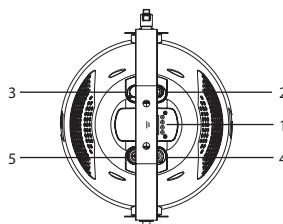

Connectivity

- 1 TFT display & menu control buttons
- 2 DMX input
- 3 DMX output
- 4 Power input
- 5 Power output

Accessories

Included

1x Powercable

Optional

6-leaf barndoor

Environmental

IP Rating

IP20

Cooling

Heat pipe + air cooling

Certification

TÜV SÜD GS CE

TÜV SÜD US

Patents pending

Bedrijvenpark De Veert 13/004 B-2830 Willebroek Belgium

www.luxibel.com

All specifications are subjected to change without prior notice.