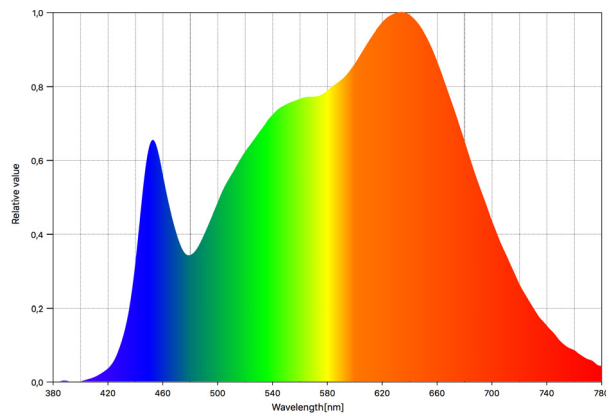

### Optical

Beam angle	15°-45°
Light output RGBW 15°	4630 lux @ 5m 1190 lux @ 10m 582 lux @ 15m
Light output RGBW 45°	881 lux @ 5m 395 lux @ 10m 137 lux @ 15m
Colours	3000°K
Refresh rate	Adaptable 600Hz - 4000 Hz
Strobe	0-20 Hz
CRI	98 CRI

### Photometrics Diagram