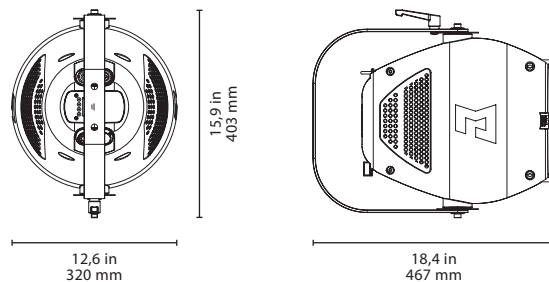

### Physical

Dimensions (WxHxD)	15.9 x 18.4 x 12.6 in 403 x 467 x 320 mm
Packing dimensions (WxHxD)	17.3 x 20.1 x 15.2 in 440 x 510 x 385 mm
Nett weight	24 lbs 10,9 kg
Gross weight	26.2 lbs 11,9 kg