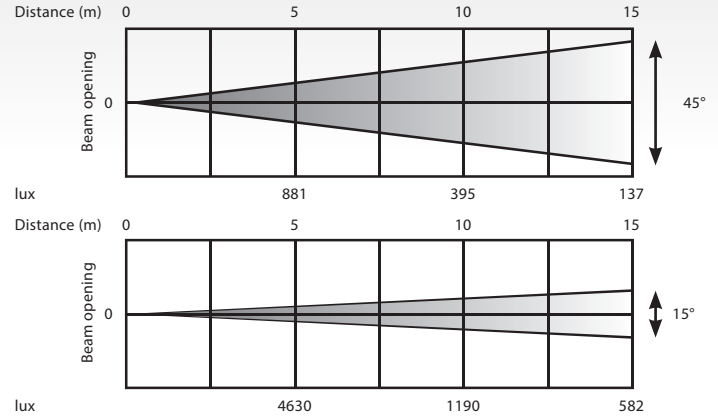

### Optical

Beam angle	15°-45°
Light output RGBW 15°	4630 lux @ 5m 1190 lux @ 10m 582 lux @ 15m
Light output RGBW 45°	881 lux @ 5m 395 lux @ 10m 137 lux @ 15m
Colours	3000°K
Refresh rate	Adaptable 600Hz - 4000 Hz
Strobe	0-20 Hz
CRI	98 CRI

### Photometrics Diagram