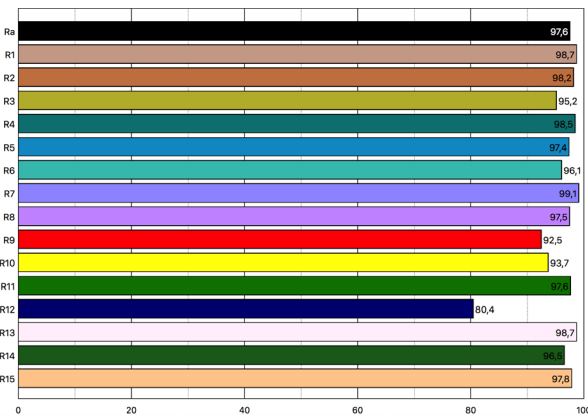

### Control

Menu control	TFT display with 4x buttons	In/Link	XLR 5 pin
Control	DMX512, manual	DMX mode	4/5 channels
Dimmer mode	16-bit dimming	Manual zoom button	
		One hand locking	

### Optical

Beam angle	15°-45°
Light output RGBW 15°	4630 lux @ 5m 1190 lux @ 10m 582 lux @ 15m
Light output RGBW 45°	881 lux @ 5m 395 lux @ 10m 137 lux @ 15m
Colours	3000°K
Refresh rate	Adaptable 600Hz - 4000 Hz
Strobe	0-20 Hz
CRI	98 CRI