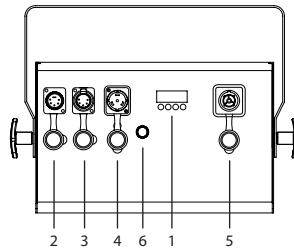

Mounting options

Hanging	3x hole for M12 bolt
2nd suspension / safety wire	1x eye on the side top of the fixture to pass a safety wire or carabiner

Control

Menu control via TFT display with 4 buttons	In/Link	XLR 5 Pin
Control	DMX512, manual dimming button	DMX mode
		1/2/3 channels

Optical

Beam angle	160°
Light output RGBW	790 lux @ 2m 300 lux @ 4m 150 lux @ 6m
Colours	White, 2700K
Strobe	0-20 Hz
CRI	95,8 RA
Refresh rate	<1.000 Hz

Photometrics Diagram

Electrical

Fixture rated power	120W	Input power	100 - 240V ~ 50/60Hz - Auto switching power supply
LED engine	240x White SMD LED	In/Link	PowerCON TRUE1 - max link current 10A

Connectivity

- 1 TFT display & menu control button
- 2 DMX input
- 3 DMX output
- 4 Power input
- 5 Power output
- 6 Manual dimming button

Accessories

- Included**
- 1x Powercable
 - 1x Gelframe
 - 1x Soft frost
 - 1x Intensifier
 - 1x Barndoors