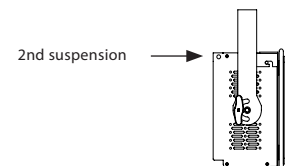

Physical

Dimensions (WxHxD)	526 x 316 x 125 mm
Packiging dimensions (WxHxD)	560 x 380 x 180 mm
Outer carton dimensions (2 pcs)	580 x 400 x 370 mm
Nett weight	8 kg
Gross weight (1 pc)	9 kg
Gross weight (2 pcs)	18,5 kg

Mounting options

Hanging	3x hole for M12 bolt
2nd suspension / safety wire	1x eye on the side top of the fixture to pass a safety wire or carabiner

Control

Menu control via TFT display with 4 buttons	In/Link	XLR 5 Pin
Control	DMX512, manual dimming button	DMX mode
		1/2/3 channels

Optical

Beam angle	160°
Light output RGBW	790 lux @ 2m 300 lux @ 4m 150 lux @ 6m
Colours	White, 2700K
Strobe	0-20 Hz
CRI	95,8 RA
Refresh rate	<1.000 Hz

Photometrics Diagram

Electrical

Fixture rated power	120W	Input power	100 - 240V ~ 50/60Hz - Auto switching power supply
LED engine	240x White SMD LED	In/Link	PowerCON TRUE1 - max link current 10A