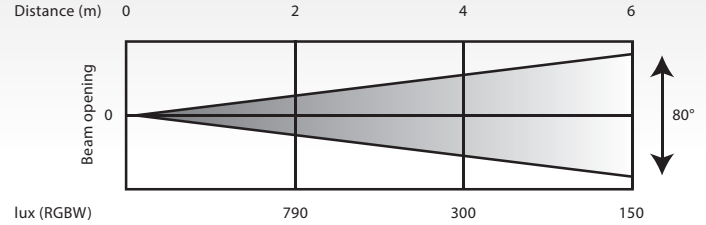

Mounting options

Hanging	3x hole for M12 bolt
2nd suspension / safety wire	1x eye on the side top of the fixture to pass a safety wire or carabiner

Control

Menu control via TFT display with 4 buttons	In/Link	XLR 5 Pin
Control	DMX512, manual dimming button	DMX mode
		1/2/3 channels

Optical

Beam angle	160°
Light output RGBW	790 lux @ 2m 300 lux @ 4m 150 lux @ 6m
Colours	White, 2700K
Strobe	0-20 Hz
CRI	95,8 RA
Refresh rate	<1.000 Hz

Photometrics Diagram

Electrical

Fixture rated power	120W	Input power	100 - 240V ~ 50/60Hz - Auto switching power supply
LED engine	240x White SMD LED	In/Link	PowerCON TRUE1 - max link current 10A