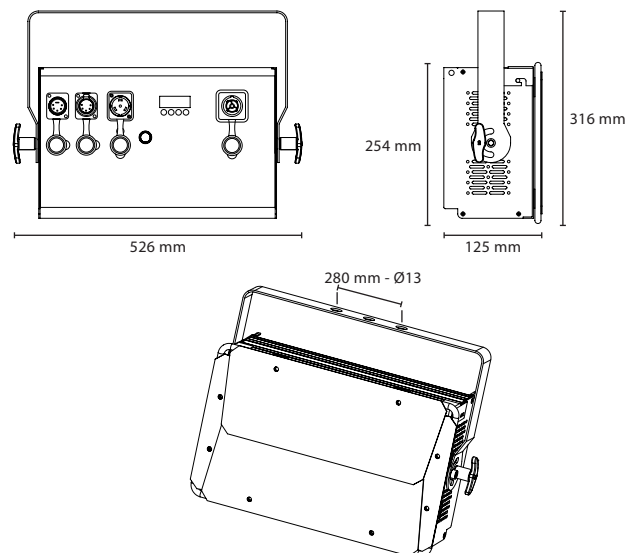

240x LED Warm White Light Studio Panel

The **B Panel240WW** is the most versatile powerful and ease of use warm white panel on the market. It's equipped with barndoors, removable frost and gel frame. It comes with manual dimming and DMX. Furthermore it has high CRI (96Ra), making this fixture ideal for theatre, photography and much more! ■

Physical

Dimensions (WxHxD)	526 x 316 x 125 mm
Packiging dimensions (WxHxD)	560 x 380 x 180 mm
Outer carton dimensions (2 pcs)	580 x 400 x 370 mm
Nett weight	8 kg
Gross weight (1 pc)	9 kg
Gross weight (2 pcs)	18,5 kg

Mounting options

Hanging	3x hole for M12 bolt
2nd suspension / safety wire	1x eye on the side top of the fixture to pass a safety wire or carabiner

Control

Menu control via TFT display with 4 buttons	In/Link	XLR 5 Pin
Control	DMX512, manual dimming button	DMX mode
		1/2/3 channels

Optical

Beam angle	160°
Light output RGBW	790 lux @ 2m 300 lux @ 4m 150 lux @ 6m
Colours	White, 2700K
Strobe	0-20 Hz
CRI	95,8 RA
Refresh rate	<1.000 Hz

Photometrics Diagram

Electrical

Fixture rated power	120W	Input power	100 - 240V ~ 50/60Hz - Auto switching power supply
LED engine	240x White SMD LED	In/Link	PowerCON TRUE1 - max link current 10A