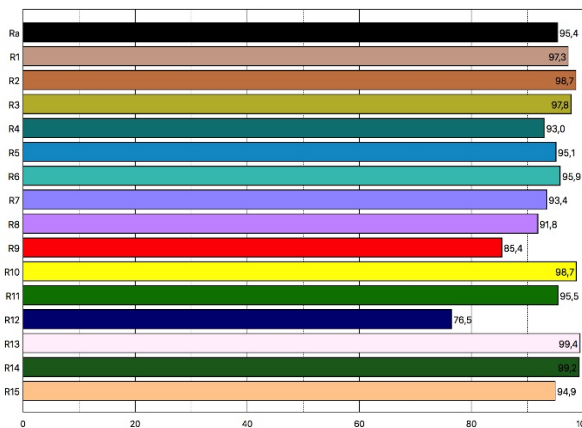

Optical

Beam angle	15°-45°
Light output RGBW 15°	5400 lux @ 5m 1480 lux @ 10m 834 lux @ 15m
Light output RGBW 45°	975 lux @ 5m 369 lux @ 10m 202 lux @ 15m
Colours	5600°K
Refresh rate	Adaptable 600Hz - 4000 Hz
Strobe	0-20 Hz
CRI	93.9 CRI

Photometrics Diagram