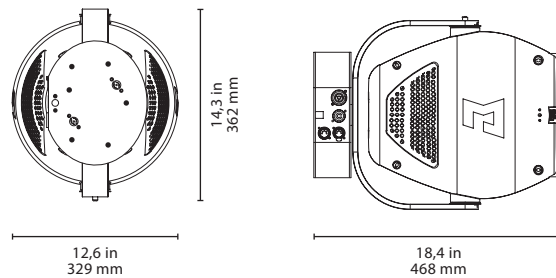

The **B Expo350CW** offers an even higher output than the B Expo200WW with a 5.600°K colour temperature in an automated version. You can control pan, tilt, zoom, dimming via DMX, as well as via a unique remote control. This remote control enables you to control each individual fixtures via a combination of light and IR. The pan and tilt is controlled via worm wheels for accurate positioning. This results in a unique high power and high quality fresnel light. It has the ability to work over long distances in terms of light output and control capability. These features will make the B Expo350CW a new standard in the high-end exhibition market. ■

Physical

Dimensions (WxHxD)	14.3 x 18.4 x 12.6 in
	362 x 468 x 320 mm
Packing dimensions (WxHxD)	17.3 x 20,1 x 15.2 in
	440 x 510 x 385 mm
Nett weight	26.2 lbs
	11,9 kg
Gross weight	28.4 lbs
	12,9 kg

Mounting options

Hanging	1x Omega bracket with 2x 1/4 turn quick lock fastner, 2x M12 holes in base
Standing	n/a
2nd suspension / safety wire	1x sleeve in base of unit to pass carabiner

Control

Menu control	TFT display with 4x buttons	In/Link	XLR 5 pin
Control	DMX512, remote operated	DMX mode	8/9 channels
Dimmer mode	16-bit dimming	Automated zoom	
Movement	max pan 150° max tilt 150°		