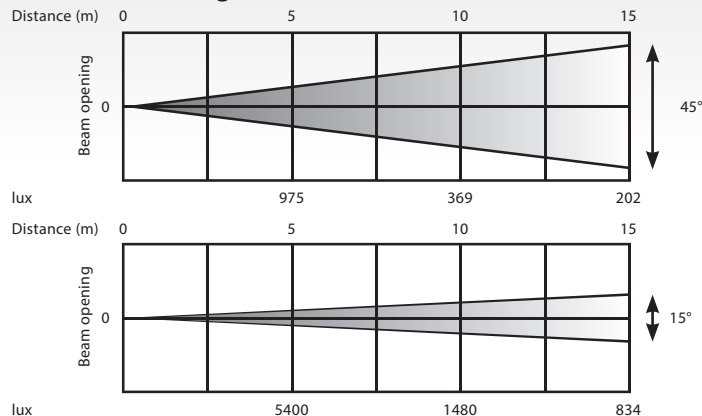

Optical

Beam angle	15°-45°
Light output RGBW 15°	5400 lux @ 5m 1480 lux @ 10m 834 lux @ 15m
Light output RGBW 45°	975 lux @ 5m 369 lux @ 10m 202 lux @ 15m
Colours	5600°K
Refresh rate	Adaptable 600Hz - 4000 Hz
Strobe	0-20 Hz
CRI	93.9 CRI

Photometrics Diagram