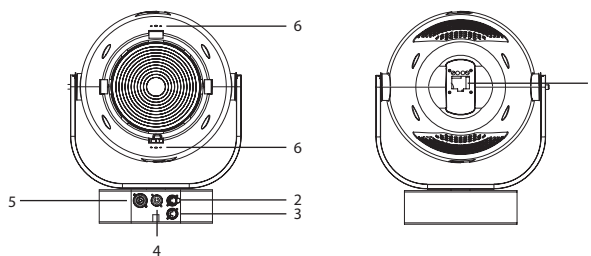

Physical

Dimensions (WxHxD)	14.3 x 18.4 x 12.6 in
	362 x 468 x 320 mm
Packing dimensions (WxHxD)	17.3 x 20,1 x 15.2 in
	440 x 510 x 385 mm
Nett weight	26.2 lbs
	11,9 kg
Gross weight	28.4 lbs
	12,9 kg

Mounting options

www.luxibel.com

All specifications are subjected to change without prior notice.

Optical

Beam angle	15°-45°
Light output RGBW 15°	5400 lux @ 5m 1480 lux @ 10m 834 lux @ 15m
Light output RGBW 45°	975 lux @ 5m 369 lux @ 10m 202 lux @ 15m
Colours	5600°K
Refresh rate	Adaptable 600Hz - 4000 Hz
Strobe	0-20 Hz
CRI	93.9 CRI

Photometrics Diagram

Connectivity

- 1 TFT display & menu control buttons
- 2 DMX input
- 3 DMX output
- 4 Power input
- 5 Power output
- 6 Remote sensors

Accessories

Included

1x Powercable

Optional

6-leaf barndoor