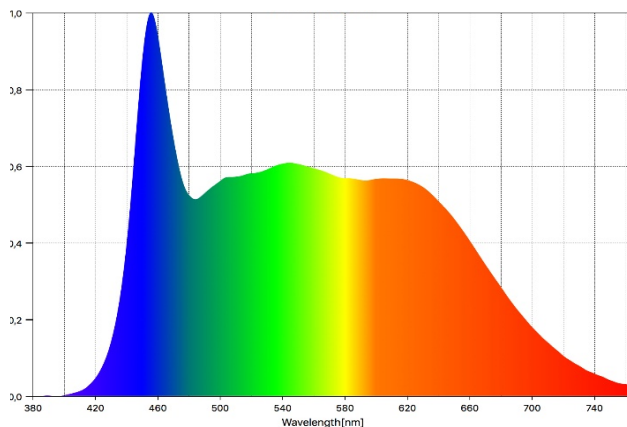

Optical

Beam angle	15°-45°
Light output RGBW 15°	5400 lux @ 5m 1480 lux @ 10m 834 lux @ 15m
Light output RGBW 45°	975 lux @ 5m 369 lux @ 10m 202 lux @ 15m
Colours	5600°K
Refresh rate	Adaptable 600Hz - 4000 Hz
Strobe	0-20 Hz
CRI	93.9 CRI

Photometrics Diagram