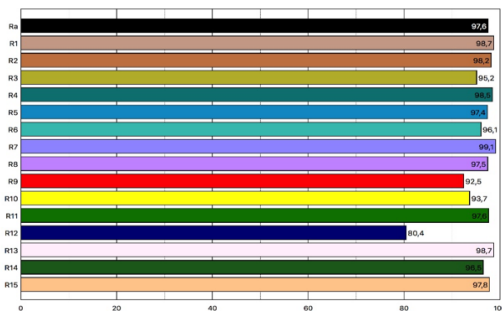

Optical

Beam angle	15°-45°
Light output RGBW 15°	5400 lux @ 5m 1480 lux @ 10m 834 lux @ 15m
Light output RGBW 45°	975 lux @ 5m 369 lux @ 10m 202 lux @ 15m
Colours	5600K or 3000K
Refresh rate	Adaptable 600Hz - 4000 Hz
Strobe	0-20 Hz
CRI	95,4 CRI (CW) or 97,8 CRI (WW)

Photometrics Diagram