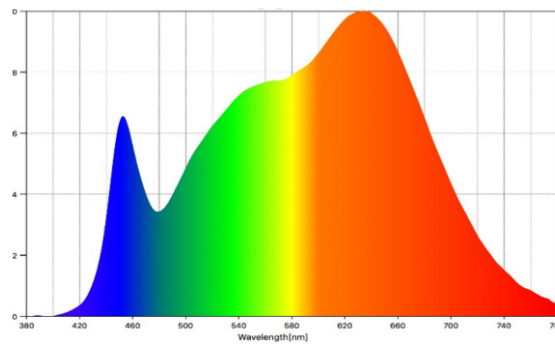

Optical

Beam angle	15°-45°
Light output RGBW 15°	5400 lux @ 5m 1480 lux @ 10m 834 lux @ 15m
Light output RGBW 45°	975 lux @ 5m 369 lux @ 10m 202 lux @ 15m
Colours	5600K or 3000K
Refresh rate	Adaptable 600Hz - 4000 Hz
Strobe	0-20 Hz
CRI	95,4 CRI (CW) or 97,8 CRI (WW)

Photometrics Diagram