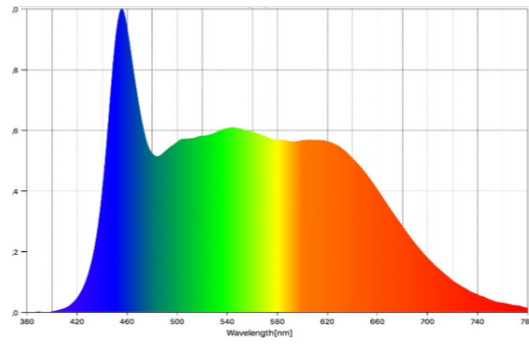

Optical

Beam angle	15°-45°
Light output RGBW 15°	5400 lux @ 5m 1480 lux @ 10m 834 lux @ 15m
Light output RGBW 45°	975 lux @ 5m 369 lux @ 10m 202 lux @ 15m
Colours	5600K or 3000K
Refresh rate	Adaptable 600Hz - 4000 Hz
Strobe	0-20 Hz
CRI	95,4 CRI (CW) or 97,8 CRI (WW)

Photometrics Diagram