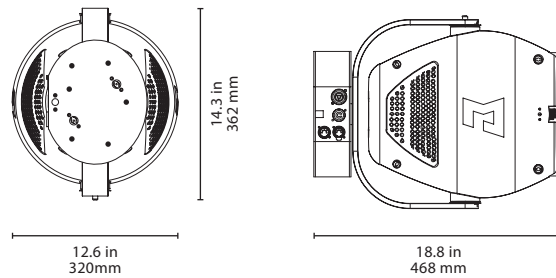

### Physical

Dimensions (WxHxD)	14.3 x 18.8 x 12.6 in 362 x 468 x 320 mm
Packing dimensions (WxHxD)	17.3 x 20.1 x 15.2 in 439 x 511 x 386 mm
Nett weight	24.25 lbs 11 kg
Gross weight	26.45 lbs 12 kg

### Mounting options

Hanging	1x Omega bracket with 2x 1/4 turn quick lock fastner, 2x M12 holes in base
Standing	n/a
2nd suspension / safety wire	1x sleeve in base of unit to pass carabiner