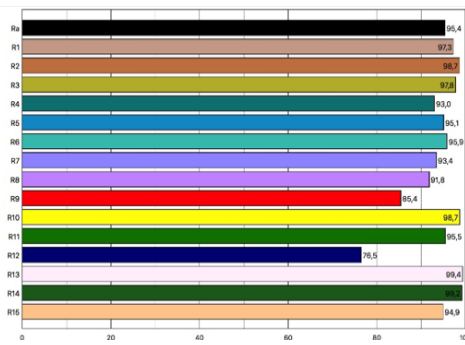

Optical

Beam angle	15°-45°
Light output RGBW 15°	5400 lux @ 5m 1480 lux @ 10m 834 lux @ 15m
Light output RGBW 45°	975 lux @ 5m 369 lux @ 10m 202 lux @ 15m
Colours	5600K or 3000K
Refresh rate	Adaptable 600Hz - 4000 Hz
Strobe	0-20 Hz
CRI	95,4 CRI (CW) or 97,8 CRI (WW)

Photometrics Diagram