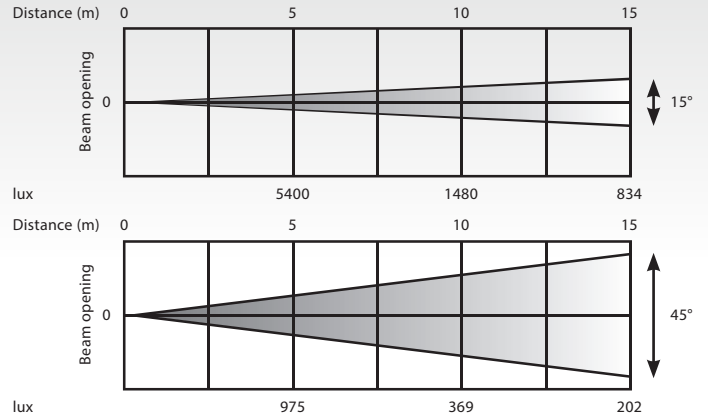

Optical

Beam angle	15°-45°
Light output RGBW 15°	5400 lux @ 5m 1480 lux @ 10m 834 lux @ 15m
Light output RGBW 45°	975 lux @ 5m 369 lux @ 10m 202 lux @ 15m
Colours	5600K or 3000K
Refresh rate	Adaptable 600Hz - 4000 Hz
Strobe	0-20 Hz
CRI	95,4 CRI (CW) or 97,8 CRI (WW)

Photometrics Diagram