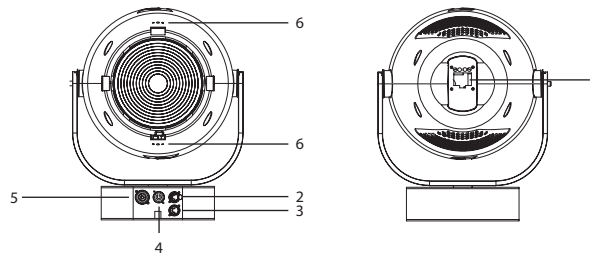

Connectivity

- 1 TFT display & menu control buttons
- 2 DMX input
- 3 DMX output
- 4 Power input
- 5 Power output
- 6 Remote sensors