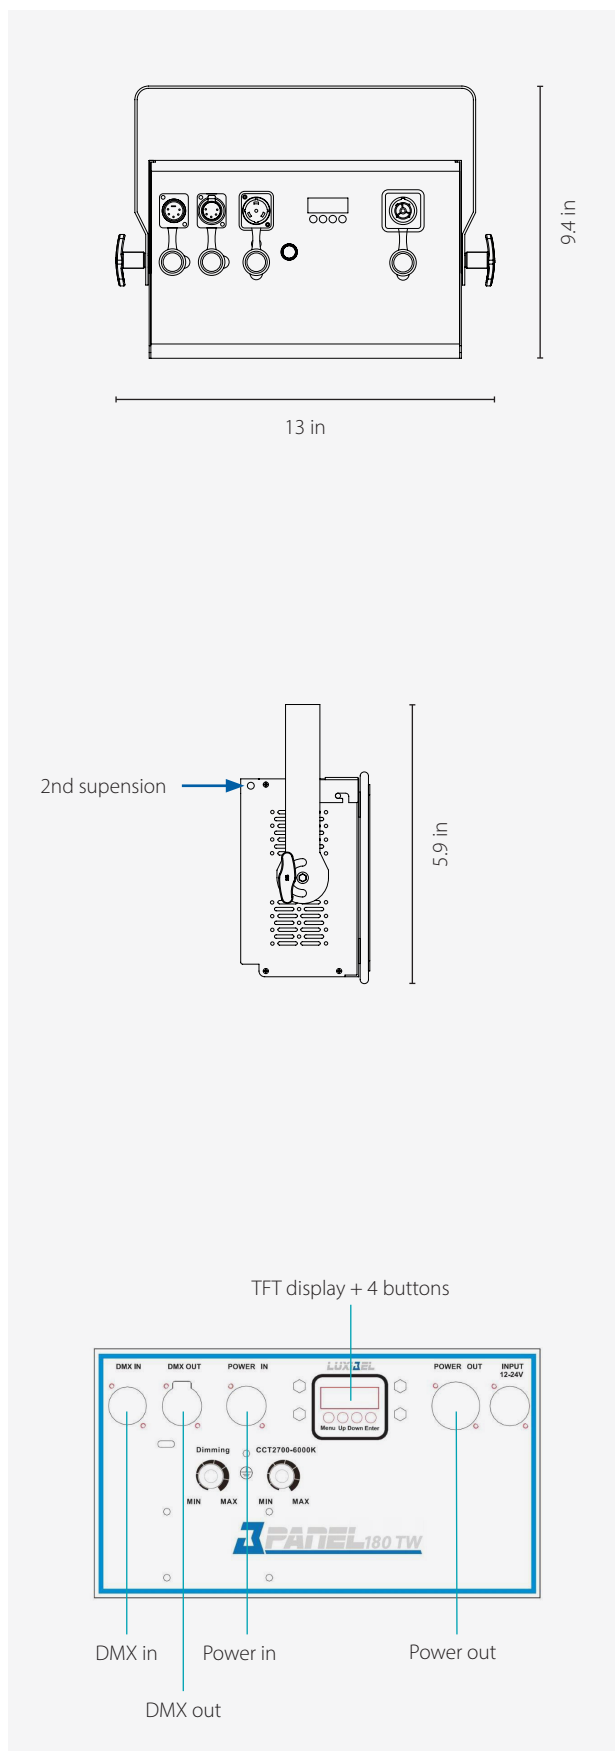

Optical

Beam angle	120° fixed angle
Colours	2.700K - 6.000K
Refresh rate	Adaptable 1-20 kHz
Strobe	0-20 Hz
CRI	94,8Ra

Physical

W x H x D	31 x 13.0 x 9.4 x 5.9 in
W x H x D packing	15.7 x 11.4 x 7.5 in
W x H x D 2 pcs packing	16.5 x 12.6 x 16.1 in
Net weight	10,6 lbs
Gross weight	12.6 lbs
Gross weight 2 pcs	26.2 lbs
Cooling	Conventional, no fans

Mounting

Hanging	3x 0.51 in hole
Standing	n/a
2nd suspension/safety wire	1x eye on the side top of the fixture to pass a safety wire or carabiner

Control

Menu	TFT display with 4 buttons
Control	DMX512, RDM, manual dimming & CCT button
DMX mode	2/3/6 channels
Dimmer mode	16-bit dimming
In/Link	XLR 5-Pin
Zoom	N/A
Movement	One hand tilt locking

Electrical

Fixture rated power	120W
LED engine	180x white SMD LED
Input power	110V ~ 60Hz Auto switching power supply or battery input 12-24 V DC
In/Link	powerCON TRUE1 max link current: 10A
IP rating	IP20