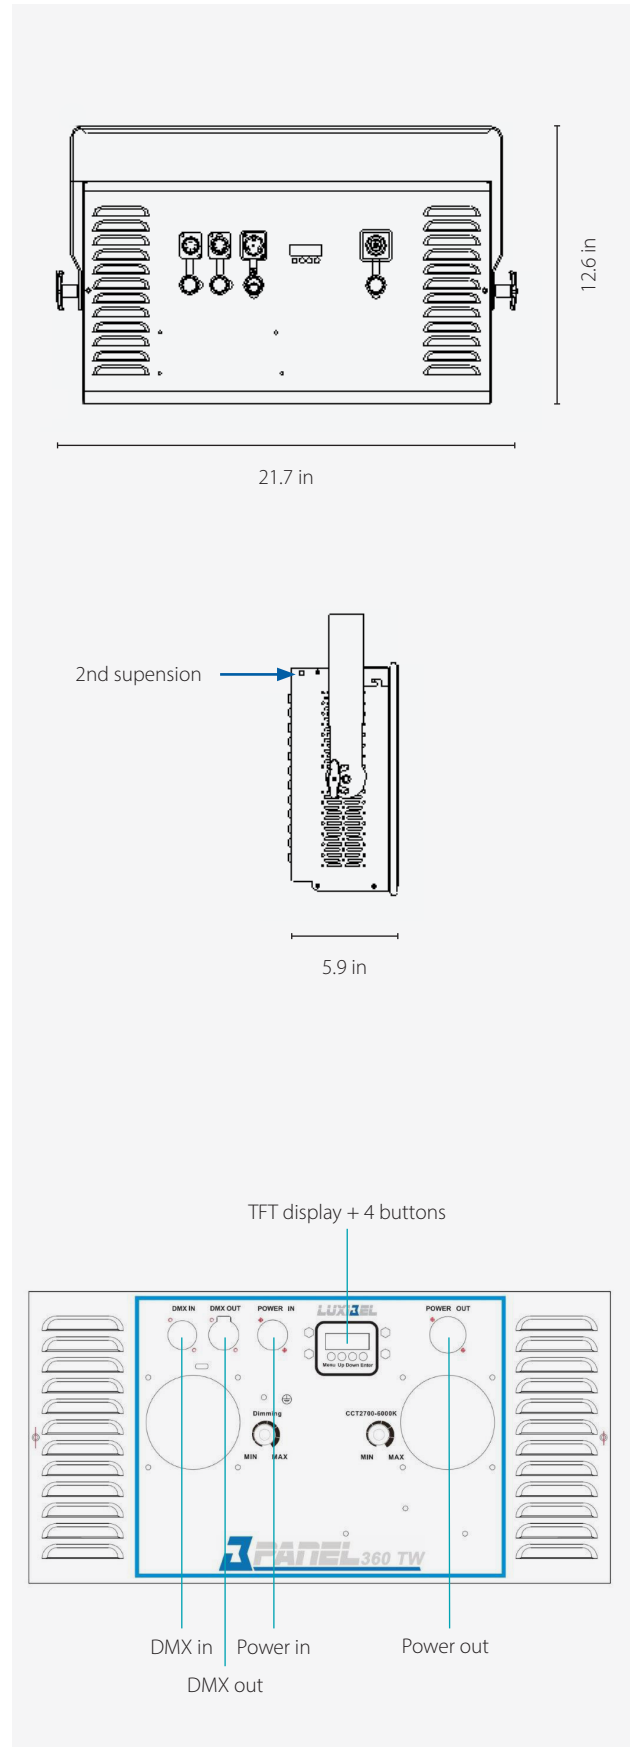

B PANEL360TW

Tunable white soft light

The **B Panel360TW** is the most versatile powerful and ease of use tunable white panel on the market. It is equipped with barndoors, removable frost and gel frame. It comes with manual dimming, manual CCT and DMX. Furthermore it has high CRI (96 Ra), making this fixture ideal for theatre, photography and much more

Optical

Beam angle	120° fixed angle
Colours	2.700K - 6.000K
Refresh rate	1.200 - 9.000 Hz
Strobe	0-20 Hz
CRI	94,8Ra

Physical

W x H x D	21.7 x 12.6 x 5.9 in
W x H x D packing	23.6 x 15.4 x 7.7 in
W x H x D 2 pcs packing	24.4 x 16.5 x 16.5 in
Net weight	18.9 lbs
Gross weight	21.2 lbs
Gross weight 2 pcs	41.9 lbs
Cooling	Heat sink + air cooling

Mounting

Hanging	3x 0.51 in hole
Standing	n/a
2nd suspension/safety wire	1x eye on the side top of the fixture to pass a safety wire or carabiner

Control

Menu	TFT display with 4 buttons
Control	DMX512, RDM, manual dimming & CCT button
DMX mode	2/3/6 channels
Dimmer mode	16-bit dimming
In/Link	XLR 5-Pin
Zoom	N/A
Movement	One hand tilt locking

Electrical

Fixture rated power	240W
LED engine	360x white SMD LED
Input power	110V ~ 60Hz Auto switching power supply
In/Link	powerCON TRUE1 max link current: 12A
IP rating	IP20

Photometric data