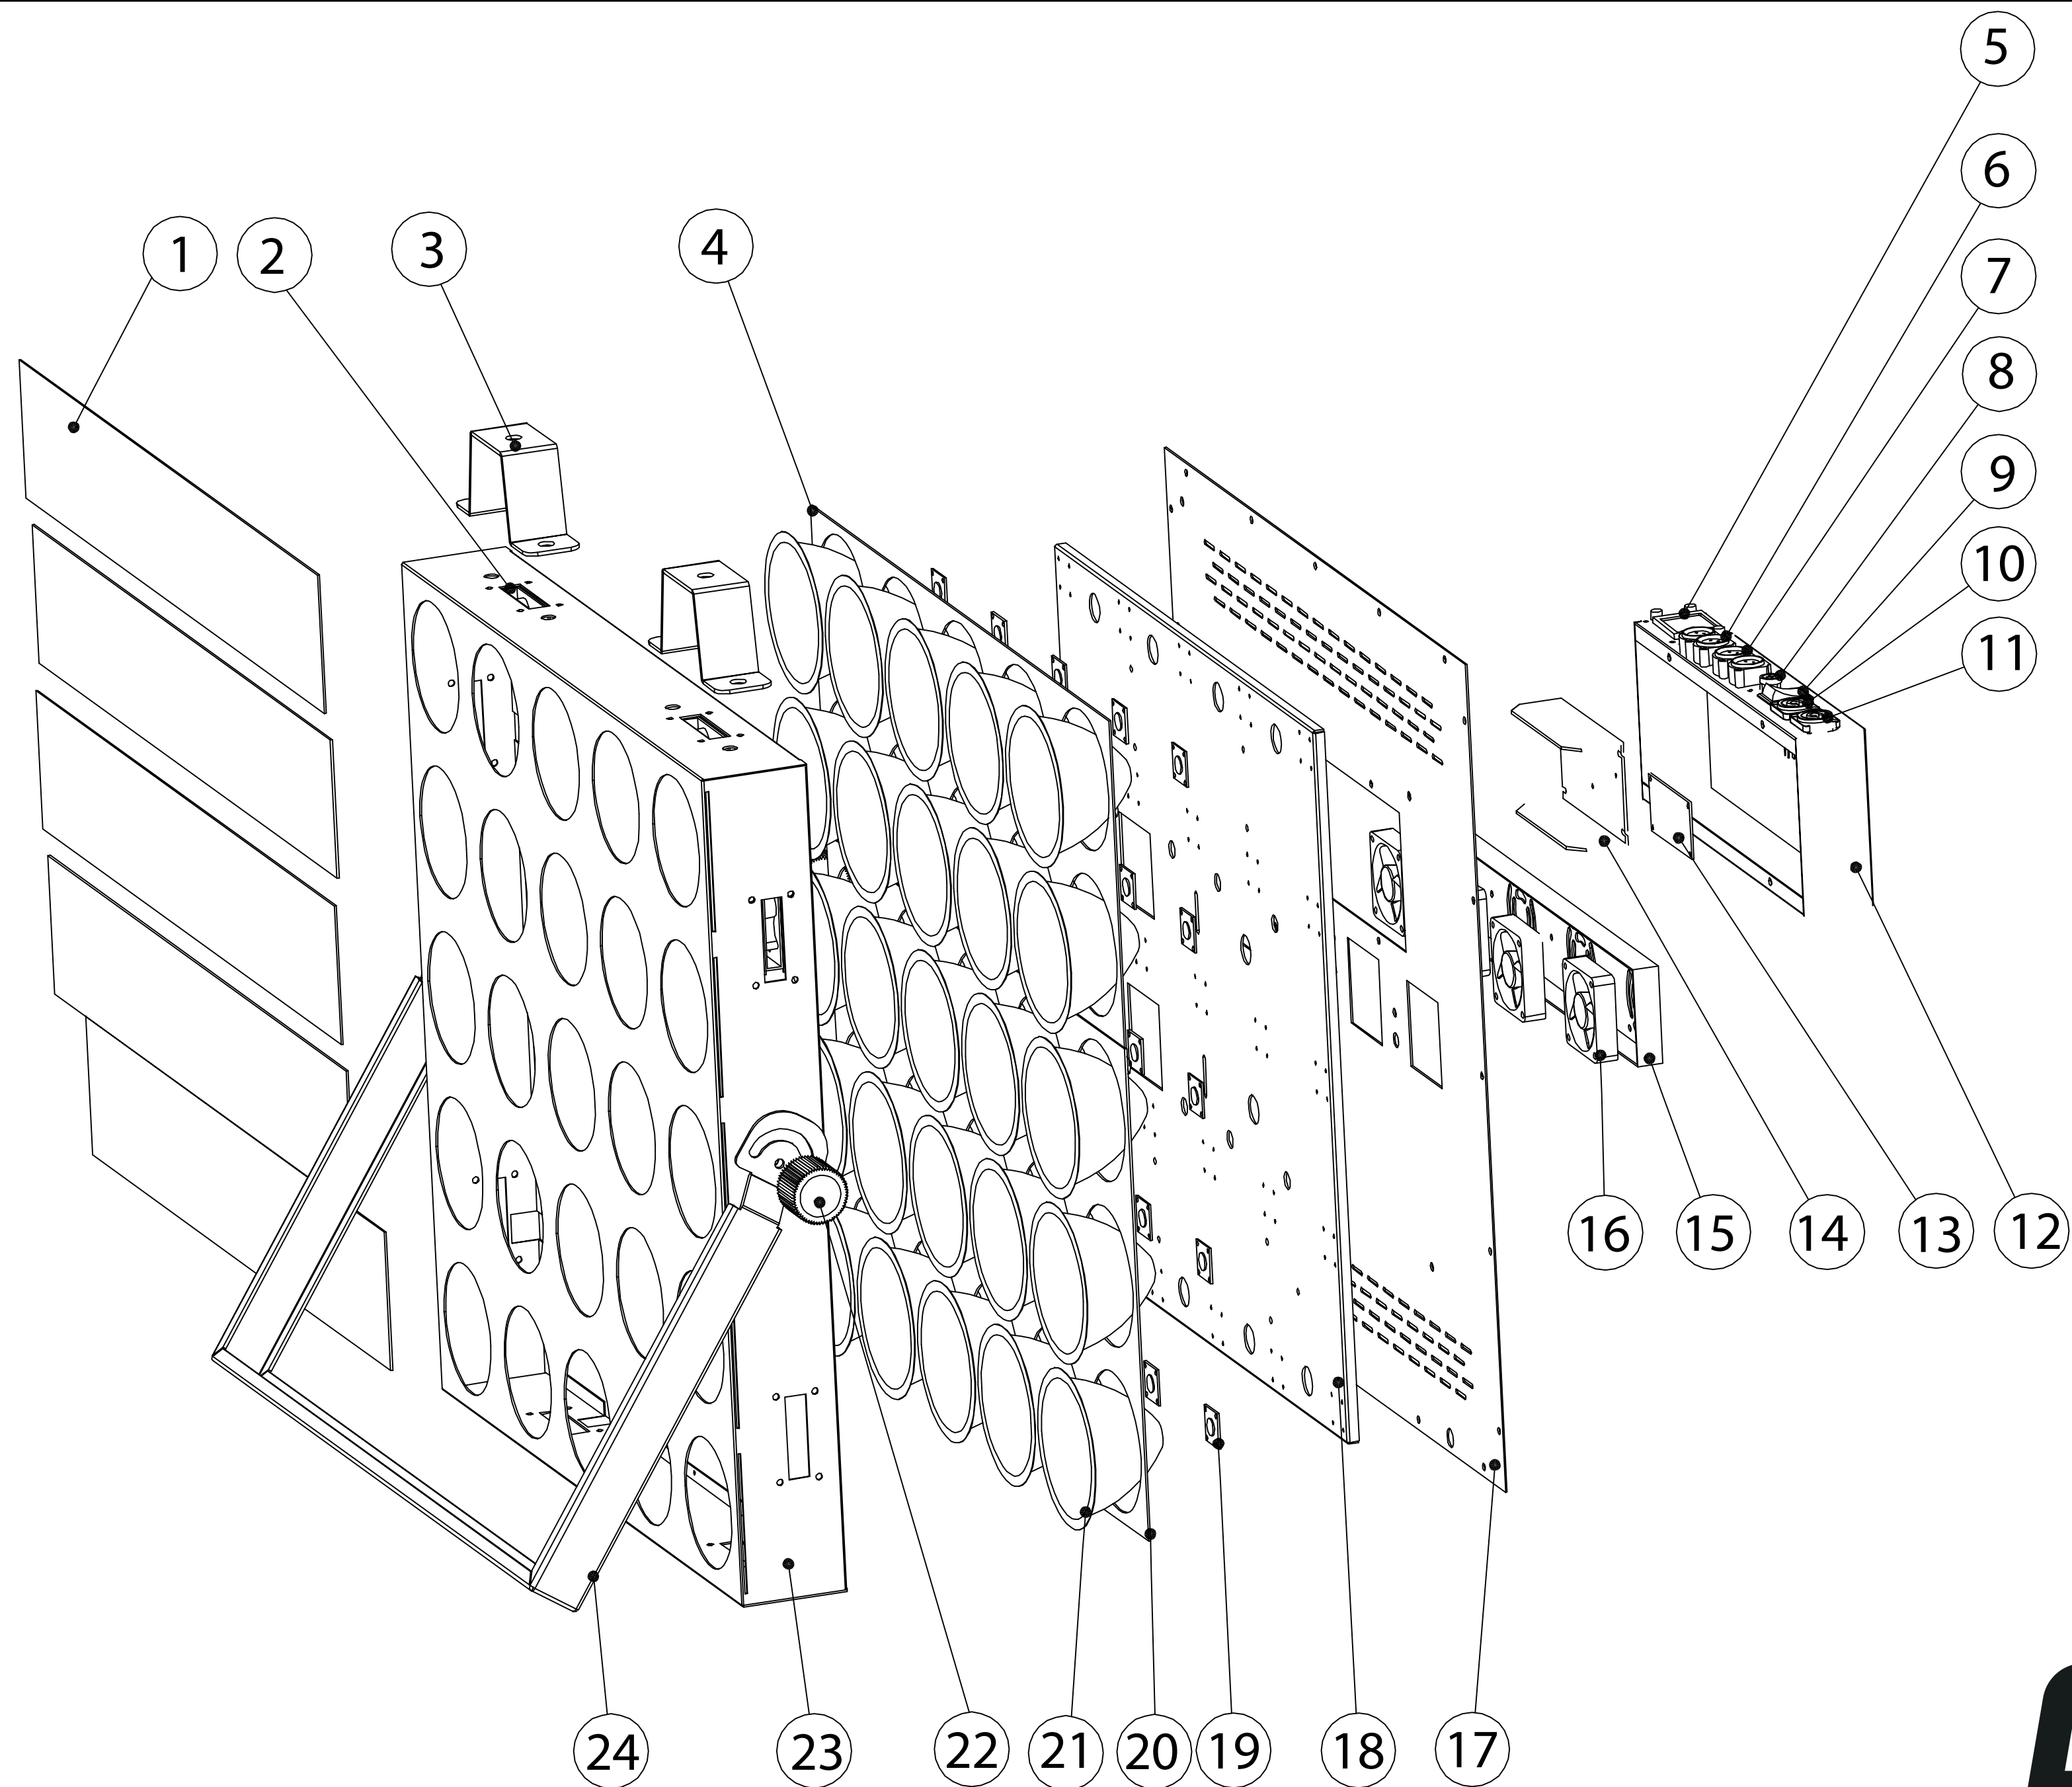

**LUXIBEL**

**B 25**

EXPLODED VIEW & PARTS LIST

**B 25**  
EXPLODED VIEW

B25 PART N°	AED ITEM #	ITEM DESCRIPTION ENG	QTY IN THE FIXTURE
1	I0074638	PRT-PL- BLACK FILTERS	5
2	I0074639	PRT-ME-CONNECTOR LOCK	4 pair
3	I0074640	PRT-ME-OMEGA BRACKET	2
4	I0074641	PRT-ME-REFLECTOR HOLDER BOARD SMALL	1
5	I0074642	SUB-EL-DISPLAY BOARD	1
6	I0074643	PRT-EL-5PDMXSOCKETSPAIR	1 pair
7	I0074644	PRT-EL-3PDMXSOCKETSPAIR	1 pair
8	I0074645	PRT-EL-FUSE CONNECTOR	1
9	I0074646	PRT-EL-SWITCH	1
10	I0074647	PRT-EL-MALE SEETRONIC POWER SOCKET	1
11	I0074648	PRT-EL-FEMALE SEETRONIC POWER SOCKET	1
12	I0074649	PRT-ME-POWER SUPPLY BOX	1
13	I0074650	SUB-EL-LED DRIVER BOARD	6
14	I0074651	SUB-EL-POWER SUPPLY	1
15	I0074652	PRT-ME-FAN HOLDER BOARD	1
16	I0074653	PRT-EL-FAN	4
17	I0074654	PRT-ME-BACK COVER	1
18	I0074655	PRT-ME-COOLING BOARD	1
19	I0074656	PRT-EL-LED	25
20	I0074657	PRT-ME-REFLECTOR HOLDER BOARD SMALL	1
21	I0074658	PRT-OP-REFLECTOR	25
22	I0074659	PRT-PL-BRACKET KNOB	2
23	I0074660	PRT-ME-FRONT COVER	1
24	I0074661	PRT-ME-BRACKET	1