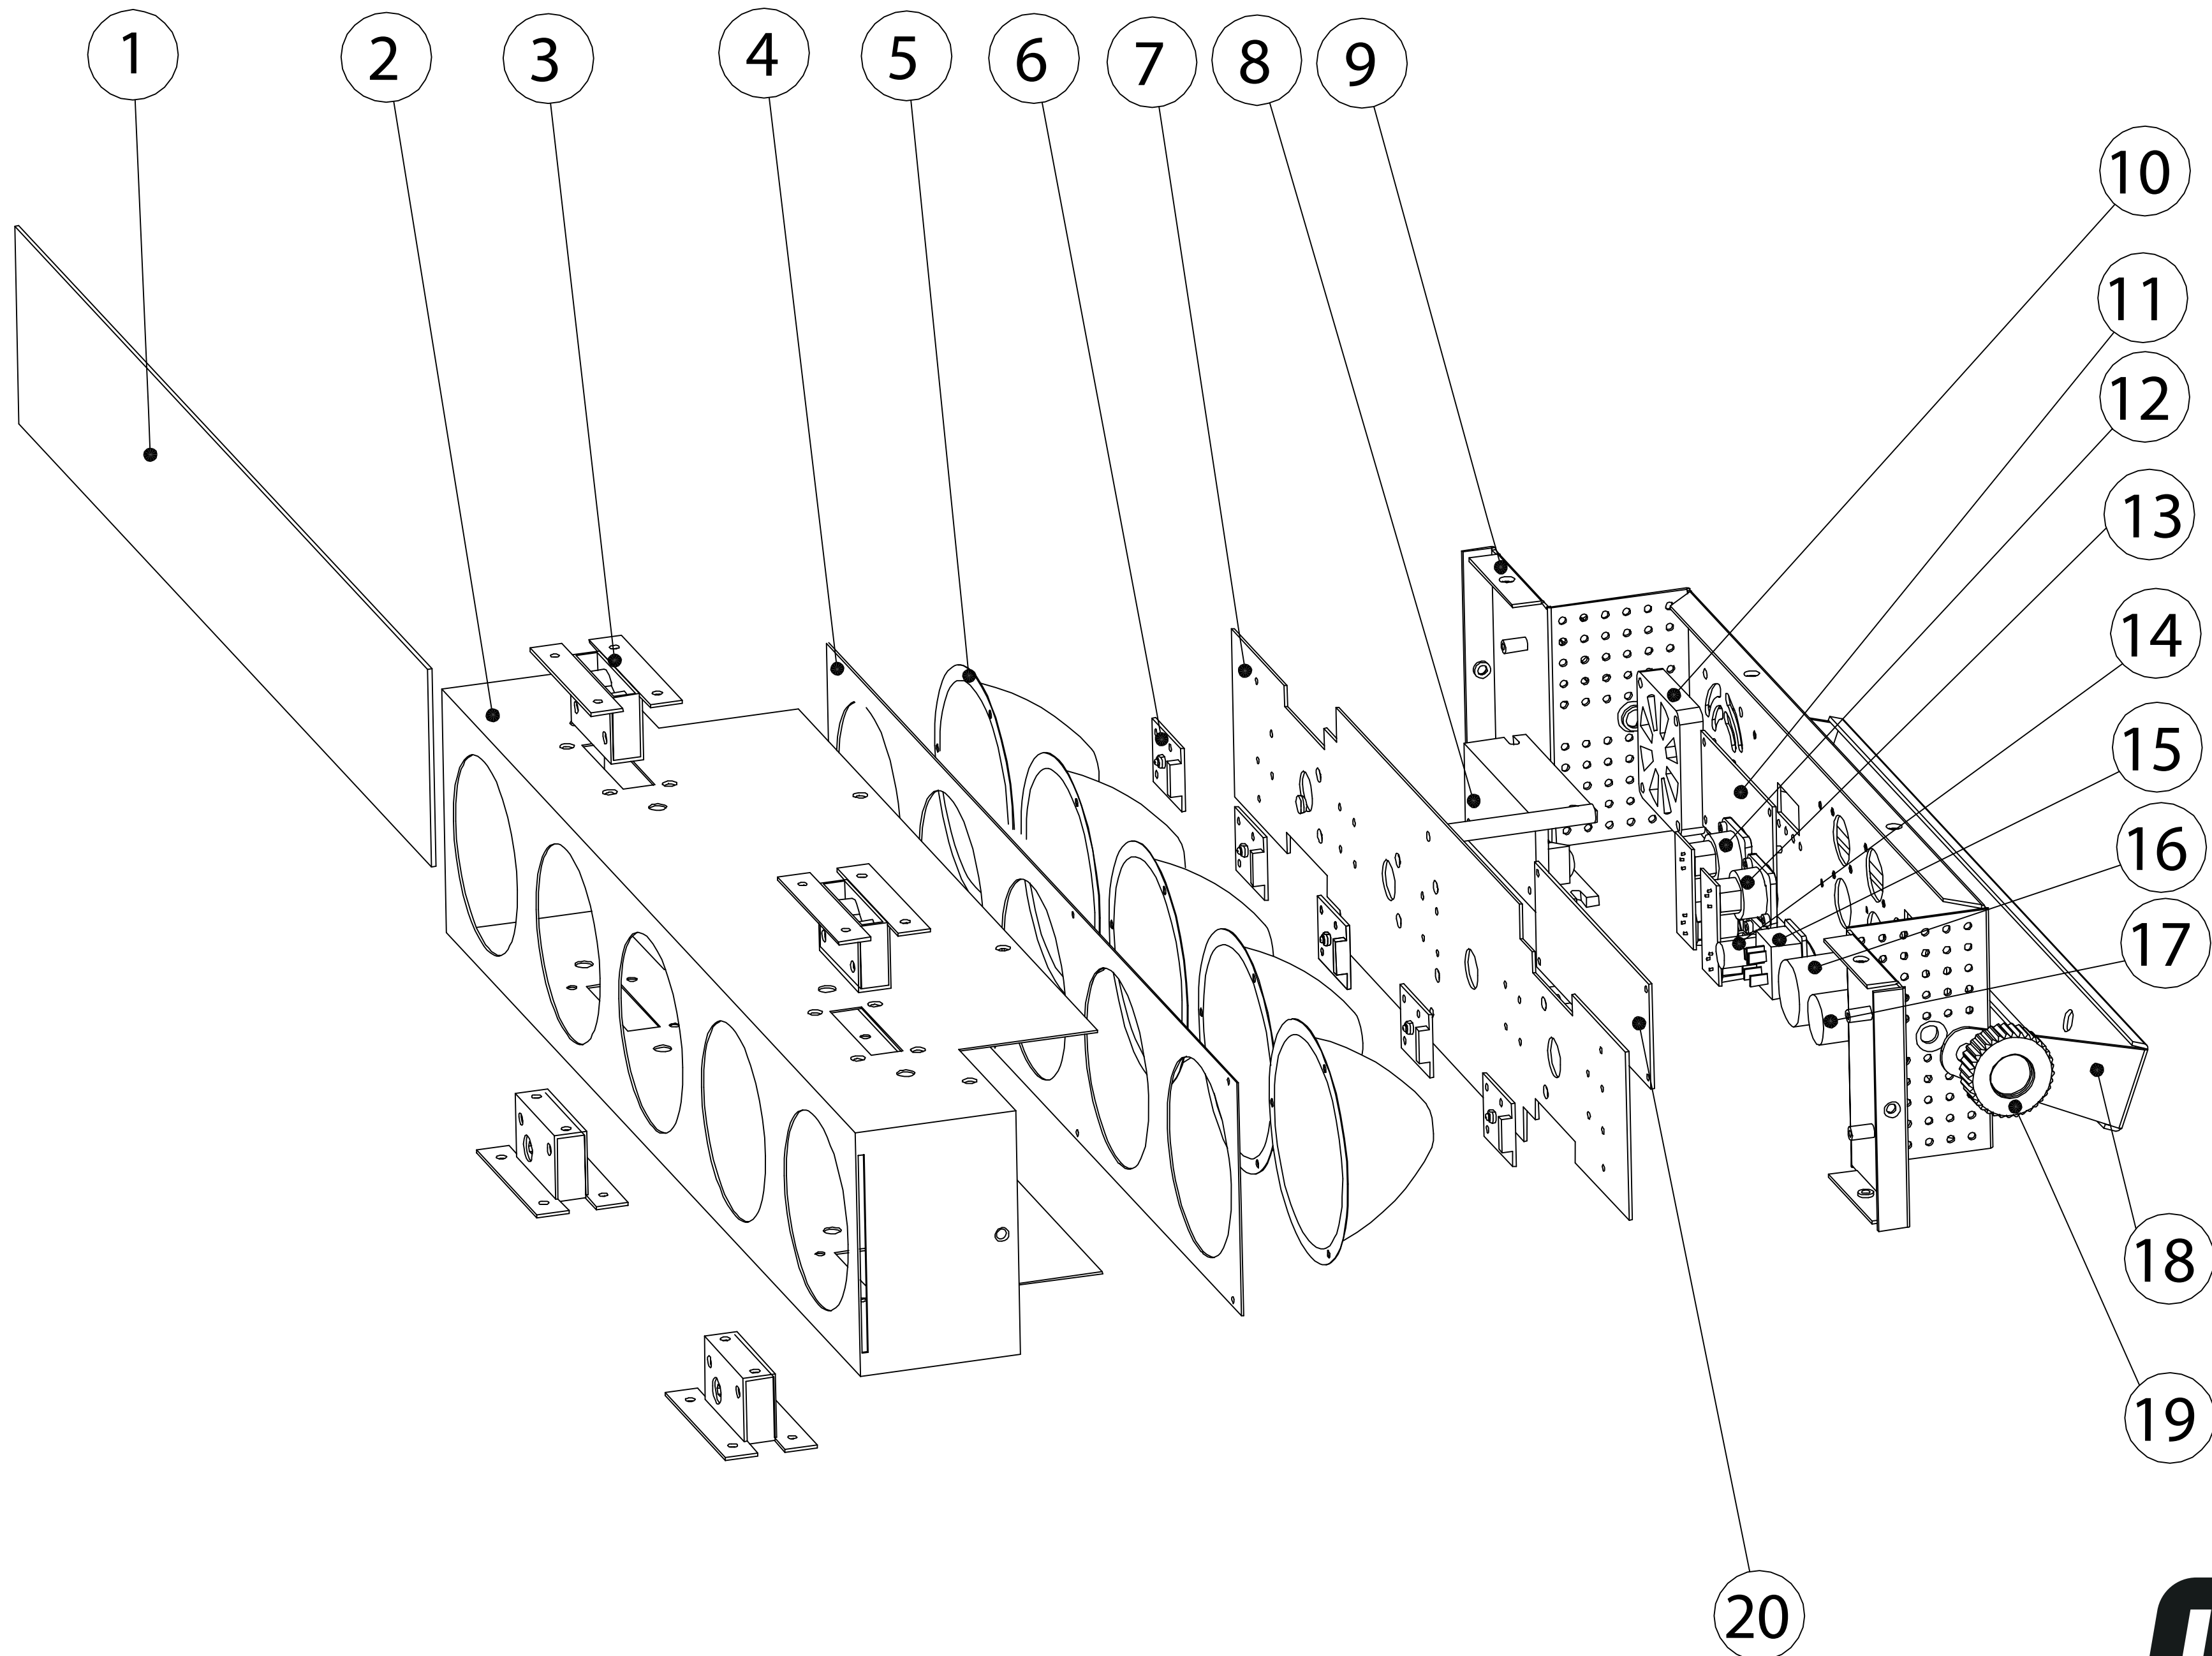

LUXiBEL

B 5

EXPLODED VIEW & PARTS LIST

B5 PART N°	AED ITEM #	ITEM DESCRIPTION ENG	QTY IN THE FIXTURE
1	I0074638	PRT-PL- BLACK FILTERS	1
2	I0074662	PRT-ME-FRONT COVER	1
3	I0074639	PRT-ME-CONNECTOR LOCK	2 pair
4	I0074663	PRT-ME-REFLECTOR HOLDER BOARD B5	1
5	I0074658	PRT-OP-REFLECTOR	5
6	I0074656	PRT-EL-LED	5
7	I0074664	PRT-ME-COOLING BOARD	1
8	I0074665	SUB-EL-POWER SUPPLY	1
9	I0074666	PRT-ME-BACK COVER	1
10	I0074653	PRT-EL-FAN	1
11	I0074667	SUB-EL-DISPLAY BOARD	1
12	I0074644	PRT-EL-3PDMXSOCKETSPAIR	1 pair
13	I0074643	PRT-EL-5PDMXSOCKETSPAIR	1 pair
14	I0074645	PRT-EL-FUSE CONNECTOR	1
15	I0074646	PRT-EL-SWITCH	1
16	I0074647	PRT-EL-MALE SEETRONIC POWER SOCKET	1
17	I0074648	PRT-EL-FEMALE SEETRONIC POWER SOCKET	1
18	I0074668	PRT-ME-BRACKET	1
19	I0074659	PRT-PL-BRACKET KNOB	2
20	I0074650	SUB-EL-LED DRIVER BOARD	1