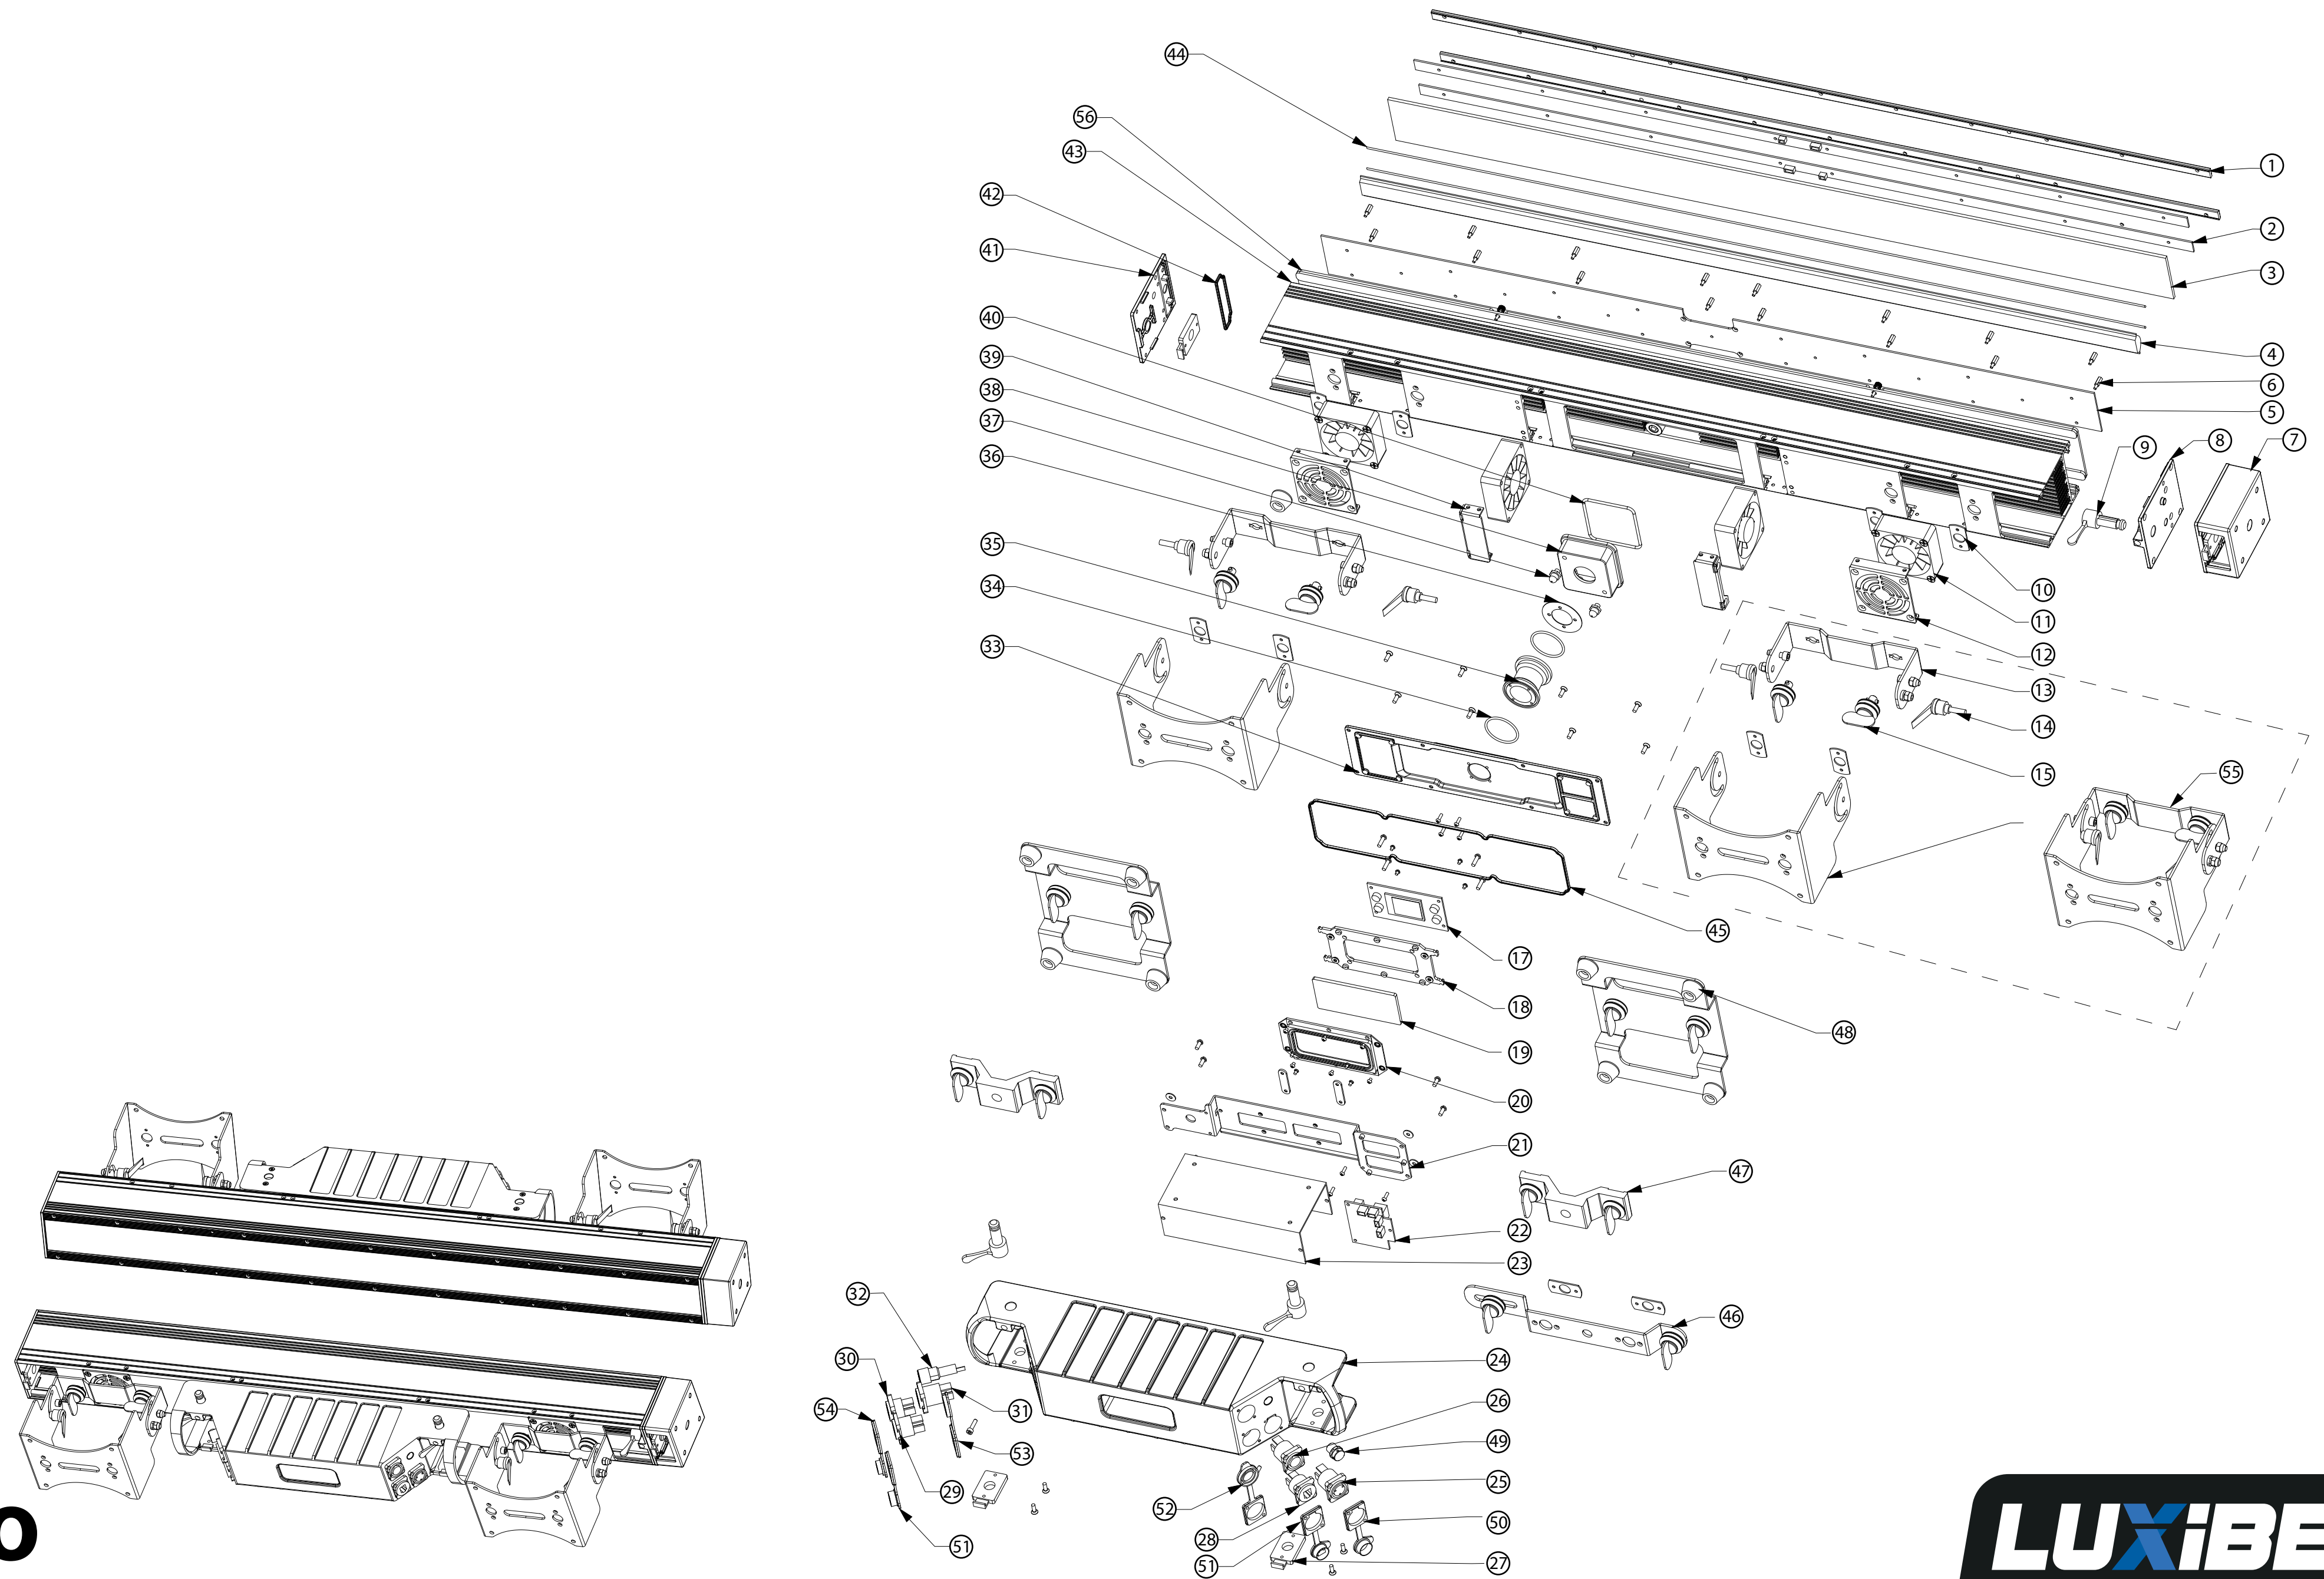

LUXIBEL

B BLAST PRO

EXPLODED VIEW & PARTS LIST

B BLAST PRO
EXPLODED VIEW

BBLAST PRO PART N°	AED ITEM #	ITEM DESCRIPTION ENG	QTY IN THE FIXTURE	BBLAST PRO PART N°	AED ITEM #	ITEM DESCRIPTION ENG	QTY IN THE FIXTURE
1	I0062350	GLASS SEAL	2	29	I0062378	RJ45 IN	1
2	I0067535	RGB LED PCB 01C BBP	1	30	I0062379	DMX IN	1
	I0067536	RGB LED PCB 01D BBP	1	31	I0062380	POWER IN	1
3	I0062352	FRONT GLASS BBP	1	32	I0062381	FUSE 10A/250V BBP	1
4	I0062353	LENS BBP	1	33	I0062382	BACK COVER PRESSURE PLATE	1
5	I0062354	WHITE LED PCB BBP	1	34	I0062383	CABLE TUBE O-RING	2
6	I0062355	SPACER BBP	16	35	I0062384	CABLE TUBE	1
7	I0062356	B BRACKET PRO	1	36	I0062385	SILICONE GASKET	1
8	I0062357	LEFT SIDELID BBP	1	37	I0062386	CABLE GLAND	2
9	I0067537	MALE RIGGING CONNECTOR	3	38	I0062387	CABLE BOX	1
10	I0062359	QUICK LOCK PLATE	8	39	I0062388	FAN COVER	2
11	I0067538	FAN 60X25 BBP	4	40	I0067541	CABLE BOX O-RING	1
12	I0062361	FAN FRAME BBP	2	41	I0062390	RIGHT SIDELID BBP	1
13	I0062362	INNER TILT BRACKET	2	42	I0062391	SIDE COVER SEAL	2
14	I0067539	QUICK LOCK L-SHAPE	4	43	I0062392	MAIN HOUSING WITH HEATSINK	1
15	I0062364	QUICK LOCK HANDLE	4	44	I0062393	SILICONE RUBBER STRIP	2
16	I0062365	OUTER TILT BRACKET	2	45	I0067542	BACK COVER O-RING	1
17	I0062366	MAIN PCB	1	46	I0062396	SHAPER BRACKET	1
18	I0062367	MAIN PCB SEAL	1	47	I0062397	OMEGA BRACKET BBP	2
19	I0062368	MAIN PCB GLASS	1	48	I0062589	FLOORSTAND BRACKET	2
20	I0062369	MAIN PCB GLASS SILICONE SLEEVE	1	49	I0062398	PRESSURE VALVE	1
21	I0062370	FIXED PLATE FOR POWER SUPPLY BBP	1	50	I0067543	SEALING COVER DMX OUT	1
22	I0062371	POWER SUPPLY PCB	1	51	I0067544	SEALING COVER RJ45	2
23	I0062372	PSU	1	52	I0067545	SEALING COVER POWER OUT	1
24	I0062373	MAIN MODULE HOUSING	1	53	I0067546	SEALING COVER POWER IN	1
25	I0062374	DMX OUT	1	54	I0067547	SEALING COVER DMX IN	1
26	I0062375	POWER OUT	1	55	I0062394	TILT BRACKET	2
27	I0067540	FEMALE RIGGING LOCK	3	56	I0066467	OPAQUE FROST FILTER FOR B BLAST PRO	1
28	I0062377	RJ45 OUT	1		I0066468	DARK FROST FILTER FOR B BLAST PRO	1