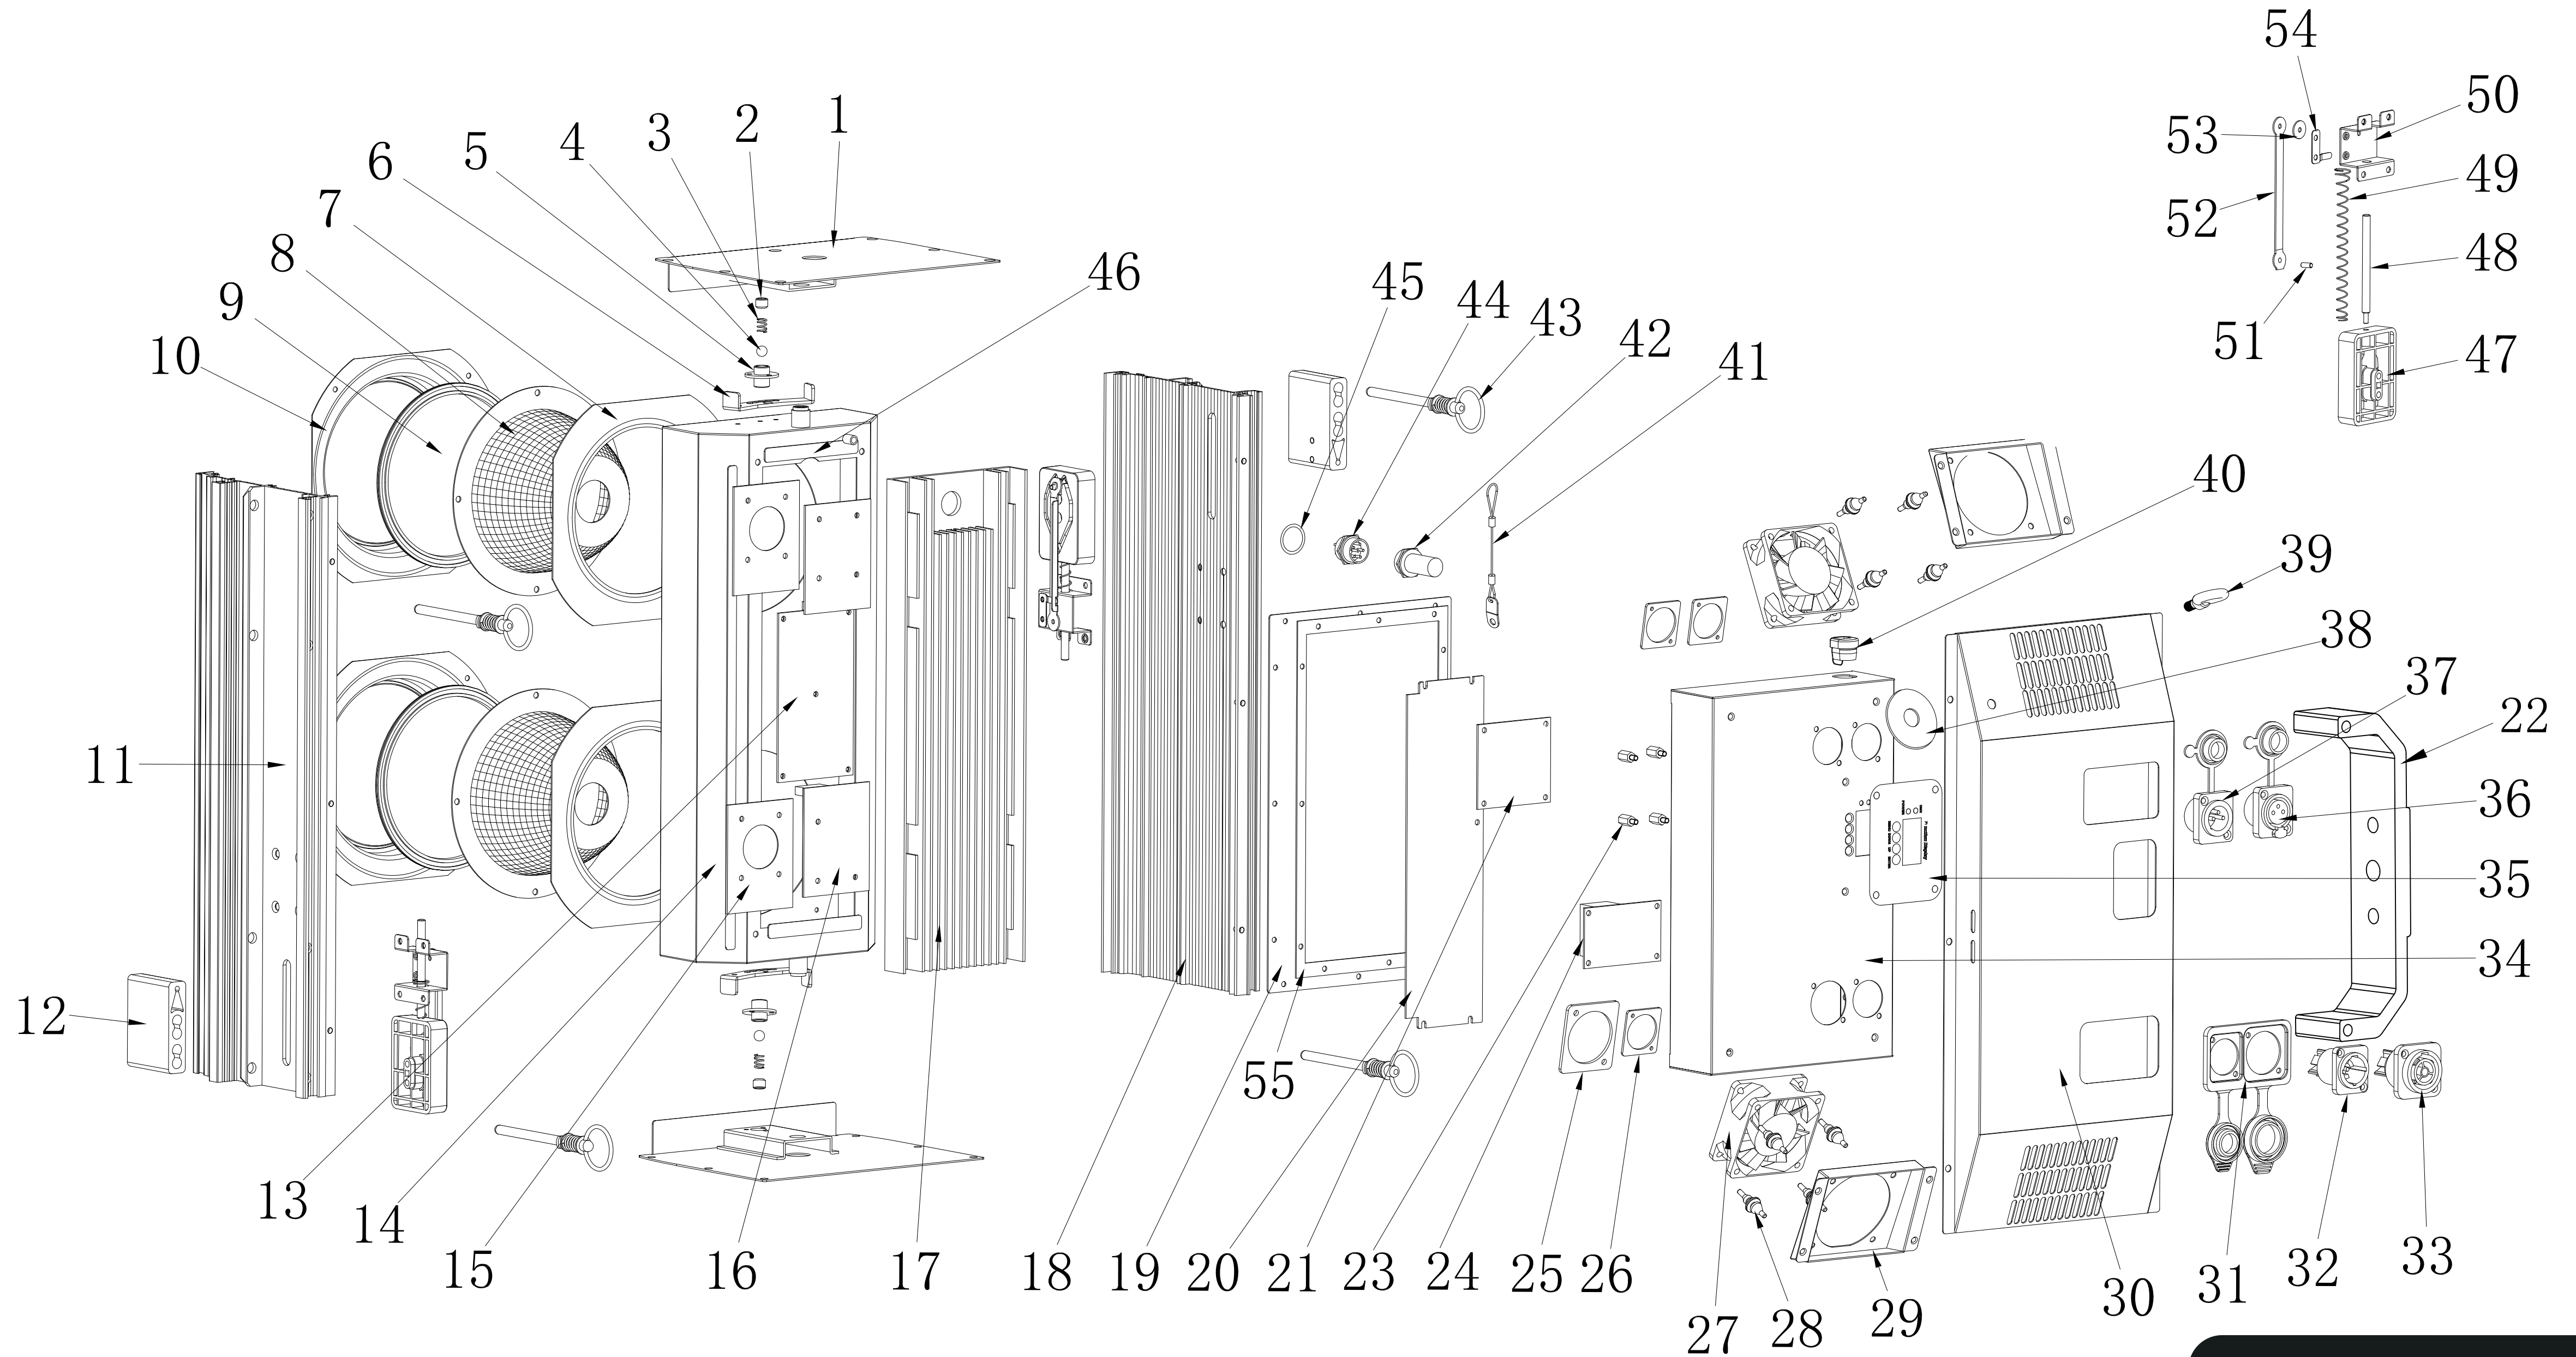

## **B BLINDED**

EXPLODED VIEW & PARTS LIST

**B BLINDED**  
EXPLODED VIEW

BBLINDED PART N°	AED ORDERCODE	ITEM DESCRIPTION ENG	QTY IN THE FIXTURE	BBLINDED PART N°	AED ORDERCODE	ITEM DESCRIPTION ENG	QTY IN THE FIXTURE
1	I0061885	SIDE COVER PLATE	2	33A	I0068576	TRUECON MALE SOCKET	1
2	I0068559	HEXAGON SOCKET HEAD CAP SCREW	2	33B	I0061853	TRUECON IN CHASSIS + WIRES	1
3	I0068560	SPRING	2	34	I0068577	SEALING BASE VW	1
4	I0068561	STEEL BALL	2	35	I0061859	STICKER	1
5	I0068562	STEEL BALL SEAT	2	36A	I0068578	5PIN WATERPROOF FEMALE XLR	1
6	I0068563	POINT CARD BOARD	2	36B	I0068579	XLR FEMALE SOCKET	1
7	I0068564	FRONT LENS FILM	2	36C	I0061869	3PIN FEMALE XLR SOCKET + WIRES	1
8	I0068565	REFLECTOR	2	36D	I0068580	5PIN FEMALE XLR CHASSIS + WIRES	1
9	I0061715	GLASS COVER	2	36E	I0061863	IP COVER FEMALE XLR	1
10	I0061849	FIXED COVER	2	37A	I0068581	5PIN XLR MALE SOCKET	1
11	I0061881	RIGHT SIDE PLATE	1	37B	I0061871	3PIN XLR MALE SOCKET	1
12	I0061861	CONNECT PLATE	2	37C	I0061862	IP COVER MALE XLR	1
13	I0061848	DRIVER BOARD	1	38	I0068582	SAEFTY RING WASHER	1
14	I0061890	FRONT COVER PLATE	1	39	I0068583	SAFETY RING	1
15	I0068566	LED BOARD FILM	2	40	I0068584	WIRE CLIP	1
16	I0061847	LED BOARD (2PCS-BBLINDED//1PC-BBLINDED1)	2	41	I0061878	STAINLESS STEEL ROPE	4
17	I0068567	HEAT SINK	1	42	I0068585	PLUG CORD	1
18	I0061880	LEFT SIDE PLATE	1	43	I0061843	PLUG	4
19	I0068568	SEALING COVER VW	1	44	I0068586	PLUG CORD	1
20	I0061846	PSU	1	45	I0068587	WATERPROOF RUBBER RING	1
21	I0061845	MAIN BOARD	1	46	I0061883	WATERPROOF STRIP	1
22	I0061707	HANGING BRACKET	1	47	I0068588	SLIDING BLOCK	2
23	I0068569	SCREW BOLT	4	48	I0068589	CONNECTION PILLAR	2
24	I0068570	ANTI-INTERFERENCE BOARD	1	49	I0068590	SLIDE SPRING	2
25	I0068571	POWER OUT FIXED PLATE	1	50	I0068591	PRESSING FIXED PLATE	2
26	I0068572	XLR FIXED PLATE	3	51	I0068592	SHORE	2
27	I0061860	WATERPROOF FAN	2	52	I0068593	SLIDE CONNECTION PILLAR	2
28	I0068573	SPACER PILLAR	8	53	I0068594	FLAT GASKET	2
29	I0068574	FAN FIXED PLATE	2	54	I0068595	FIXED SHARPNEL	2
30	I0061882	REAR COVER PLATE	1	55	I0068596	SILICA GEL	1
31	I0061850	TRUECON WATERPROOF COVER	1	56	I0061874	LED CABLE SHORT	1
32A	I0068575	TRUECON FEMALE SOCKET	1	57	I0061873	LED CABLE LONG	1
32B	I0061855	TRUECON OUT CHASSIS + WIRES	1	58	I0061875	ANGLE SYSTEM ASS.	1