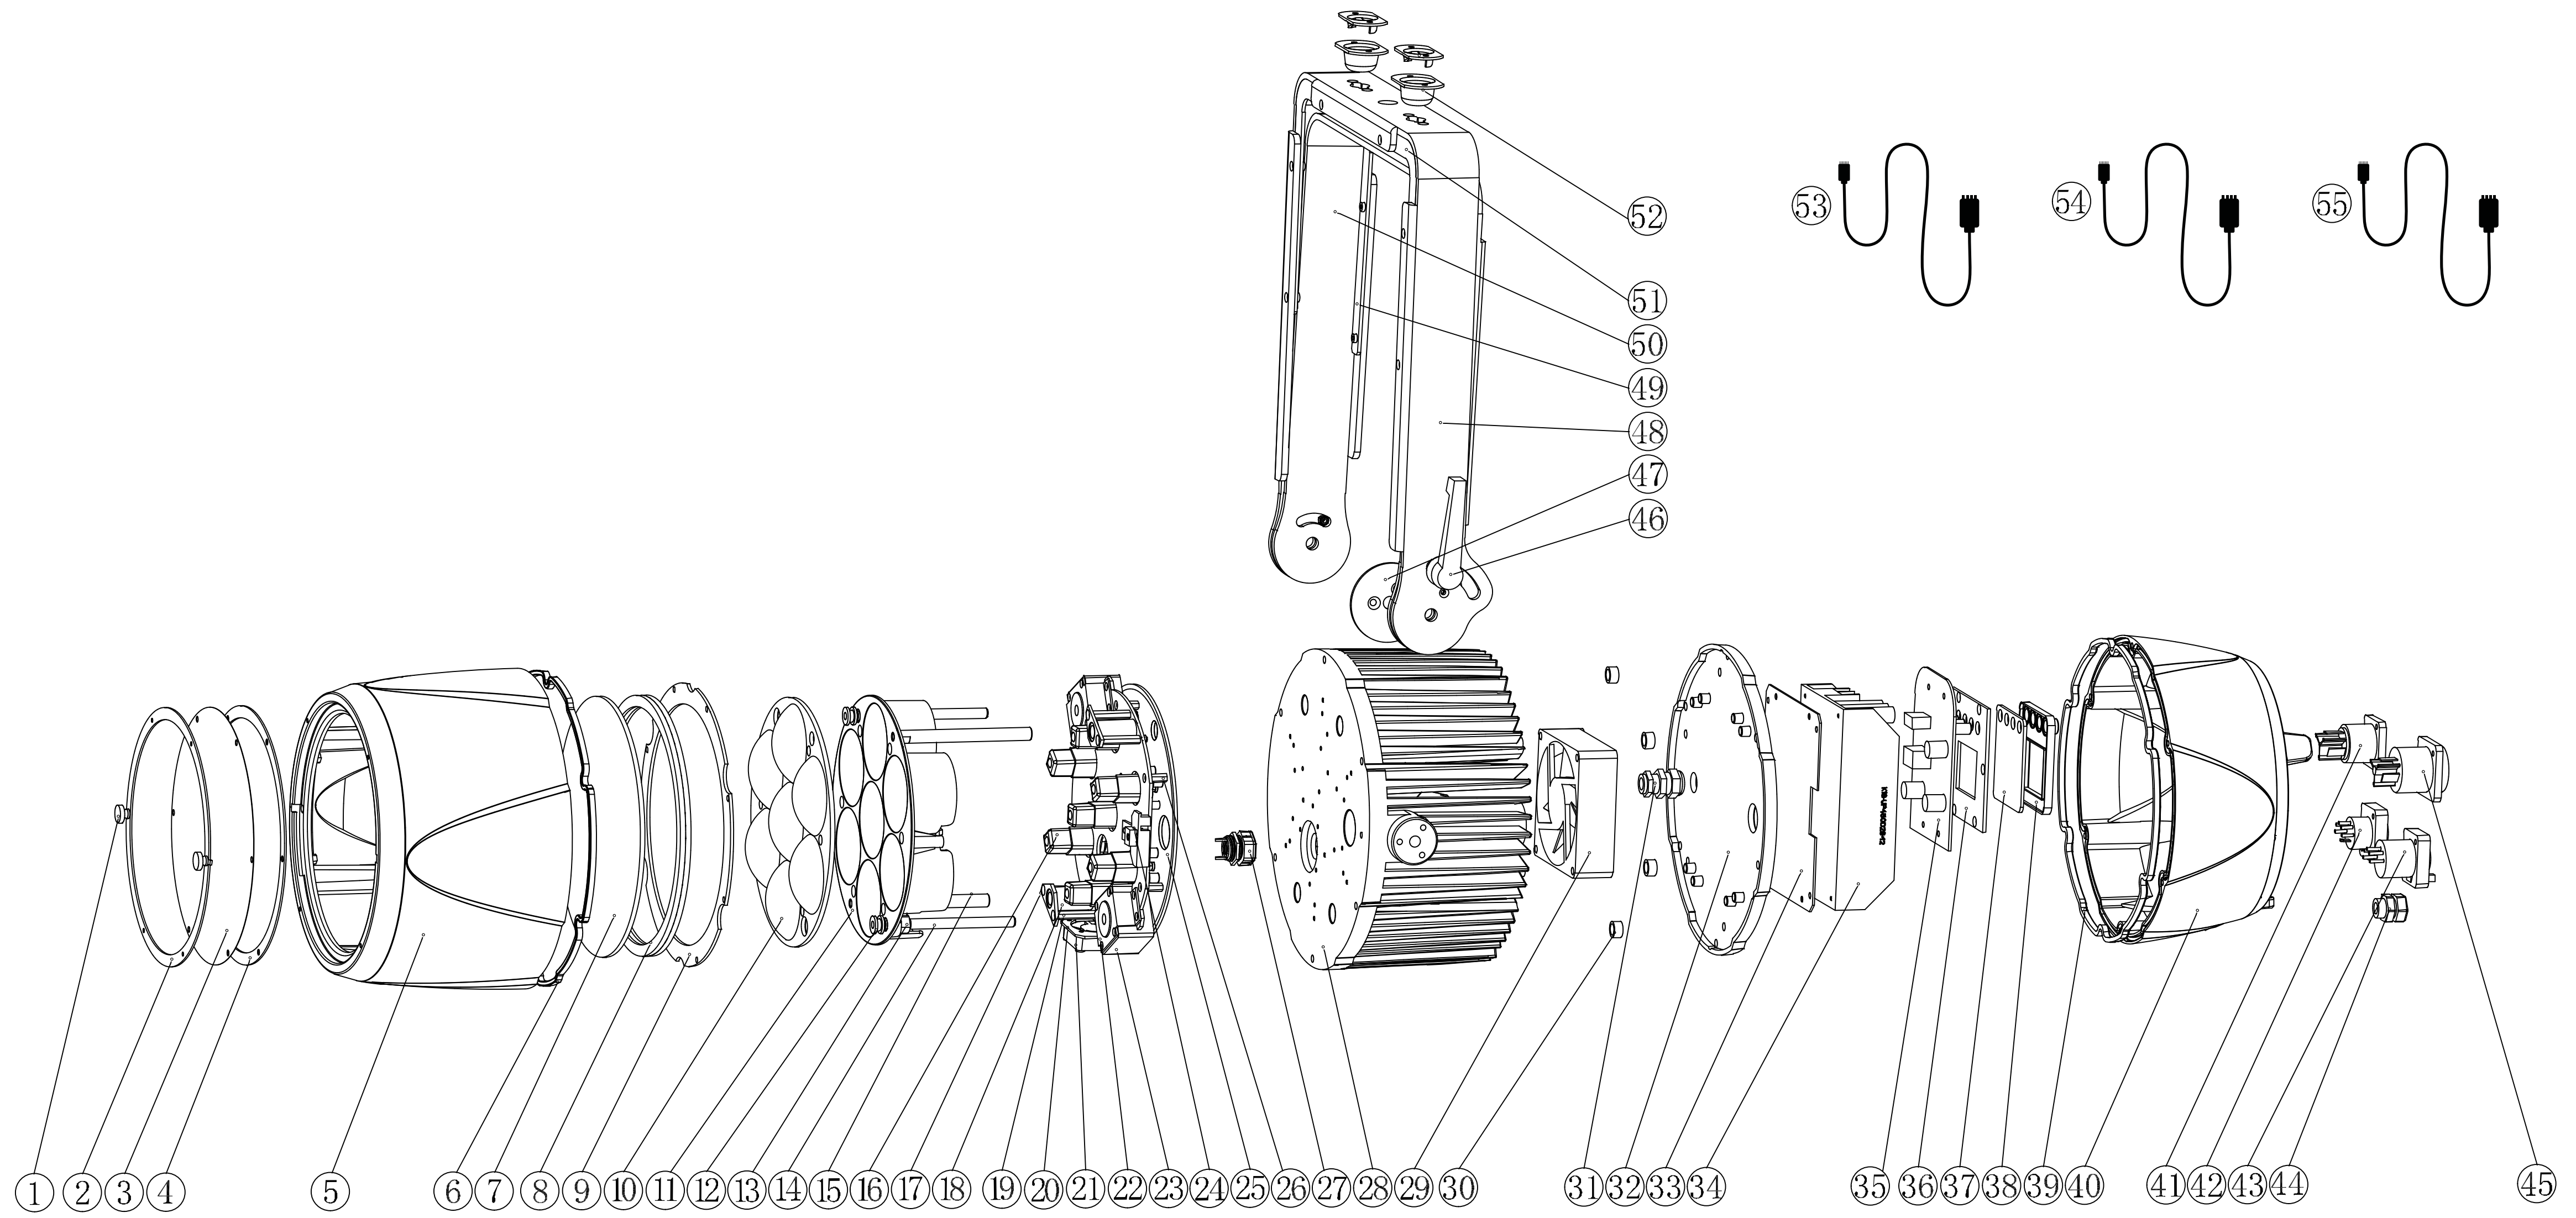

**LUXIBEL**

**B PAR360Z**

EXPLODED VIEW & PARTS LIST

**B PAR360Z**  
EXPLODED VIEW

BPAR360 PART N°	AED ITEM#	ITEM DESCRIPTION ENG	QTY IN THE FIXTURE	BPAR360 PART N°	AED ITEM#	ITEM DESCRIPTION ENG	QTY IN THE FIXTURE
1	I0073253	FILTER FRAME ATTACH WHEEL	2	33	I0073280	POWER SUPPLY HOLDER	1
2 + 3 + 4	I0073254	FILTER FRAME ASS.	1	34	I0073281	POWER SUPPLY	1
5	I0073255	FRONT HOUSING	1	35	I0073282	MAIN/DISPLAY PCB	1
6	I0073256	FRONT HOUSING RUBBER RING	1	36	I0073283	DISPLAY PRESSURE SEALER	1
7 + 8	I0073257	FRONT GLASS WITH RUBBER SEAL	1	37	I0067509	ACRYLIC DISPLAY COVER	1
9	I0073258	FRONT GLASS PRESSING PLATE	1	38	I0067510	BUTTONS AND DISPLAY RUBBER SEALER	1
10	I0073259	LENS	1	39	I0073284	REAR HOUSING RUBBER RING	1
11	I0073260	LENS HOLDER	2	40	I0073285	REAR HOUSING	1
12	I0073261	SILICONE WASHER	2	41	I0063001	POWER IN	1
13	I0073262	THREADED SHAFT LOCKING NUT	2	42	I0063002	DMX IN	1
14	I0073270	THREADED SHAFT	2	43	I0067512	DMX OUT	1
15	I0073263	STRAIGHT SHAFT	2	44	I0067514	PRESSURE VALVE	1
16	I0073264	LED GUIDING LENS CRYSTAL	7	45A	I0067513	POWER OUT	1
17	I0073265	SLIDER SLEEVE HOLDER	2	45B	I0067517	SEALING COVER DMX OUT	1
18	I0073266	SLIDER SLEEVE WHITE	2	45C	I0067518	SEALING COVER POWER OUT	1
19	I0068475	BRASS SPACER M3*25+5	4	45D	I0067519	SEALING COVER POWER IN	1
20	I0073267	FAN HOLDER	1	45E	I0067520	SEALING COVER DMX IN	1
21	I0073268	FAN 30*30MM	1	46	I0063008	QUICK LOCK L-SHAPE	1
22	I0073269	STEP MOTOR HOLDER	2	47A	I0073286	BRACKET WASHER FOR YOKE MOUNT ø5CM	1
23	I0073270	STEP MOTOR	2	47B	I0073287	CARRIAGE BOLT FOR QUICK LOCK	1
24A	I0073271	CONNECTOR PCBA	1	47C	I0073288	INBUS M8X35	2
24B	I0073272	STEP MOTOR STRUCTURAL HOLDING PLATE	1	48	I0073289	OUTER BRACKET	1
25	I0073273	LED PCB	1	49	I0073290	OUTER BRACKET REINFORCEMENT PLATE	1
26	I0073274	BRASS SPACER M3*12+5	9	50	I0073291	INNER BRACKET	1
27	I0060468	V2 DEHUMIDIFIER	1	51	I0073292	INNER BRACKET REINFORCEMENT PLATE	1
28	I0073275	HEAT SINK	1	52	I0067530	FEMALE QUICK LOCK FOR OMEGA BRACKET	2
29	I0073276	FAN 80*80MM	1	53	I0073293	BIG CABLE BOOM	1
30	I0073277	WATERPROOF RUBBER WASHER BLACK	4	54	I0073294	2 POLE RED BLACK CABLE FOR FANS	1
31	I0073278	PG7 GLAND	1	55	I0073295	3 POLE MAIN BOARD-DMX CABLE	1
32	I0073279	MIDDLE PLATE	1				