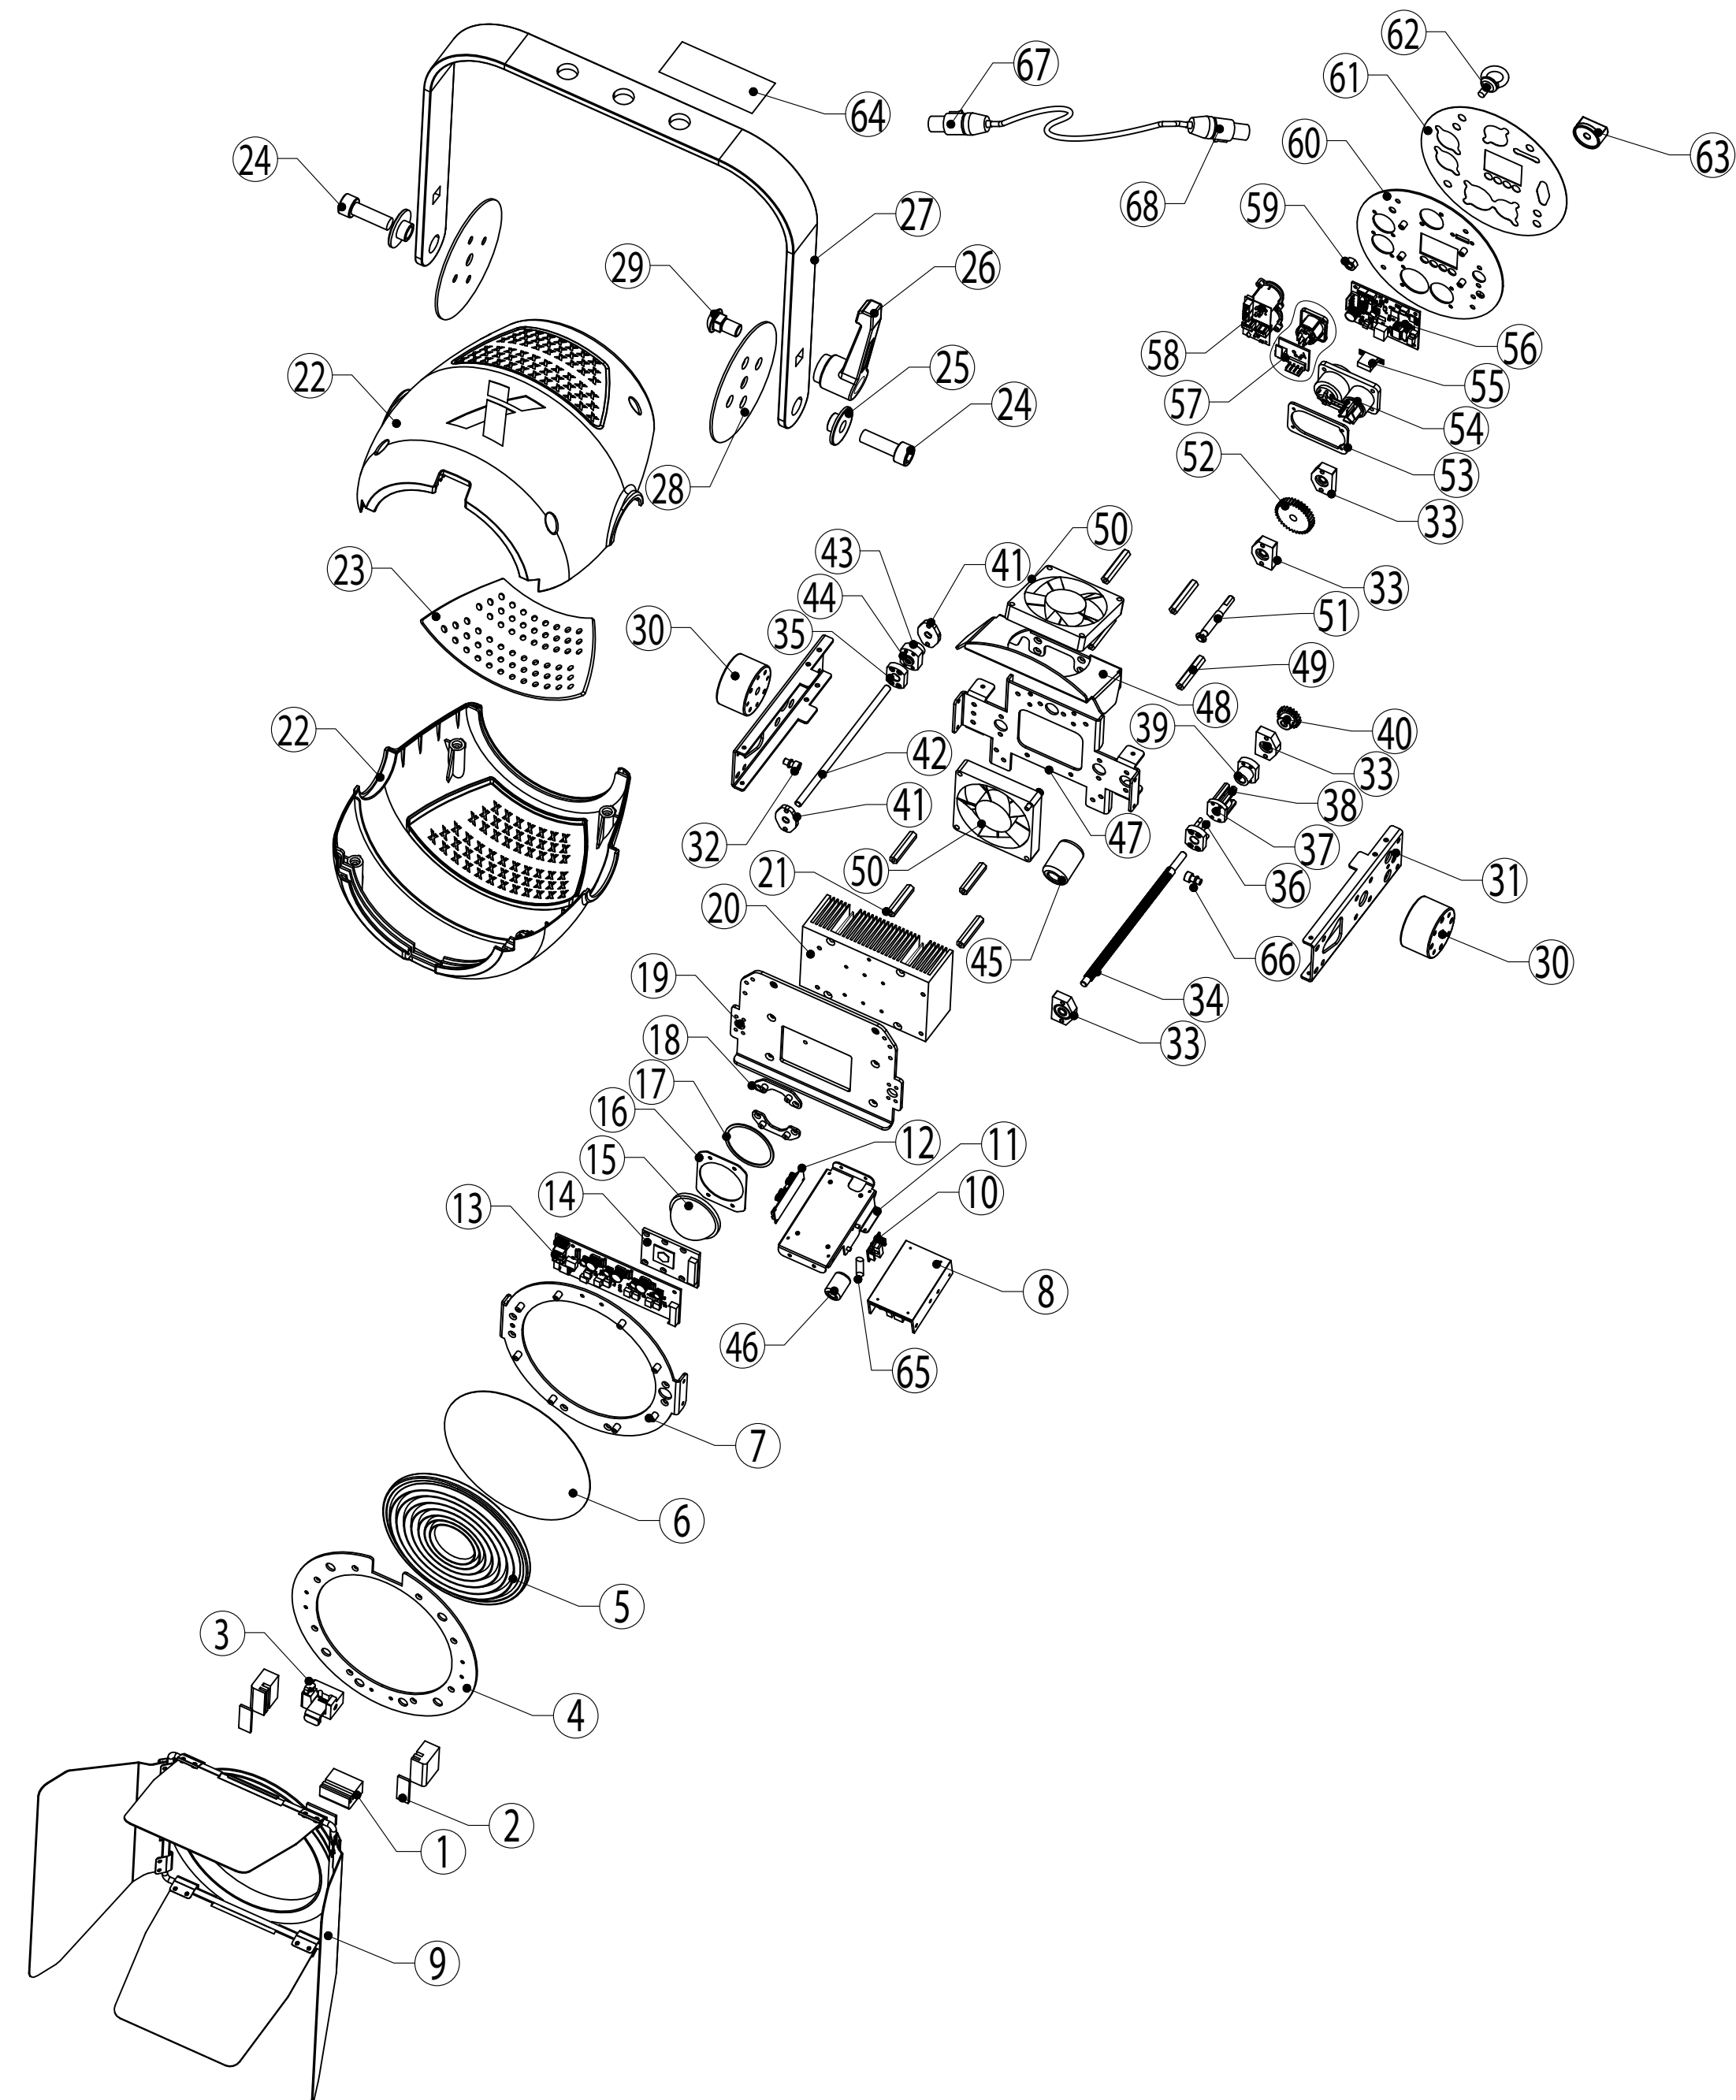

**LUXIBEL**

**XFR-140C**

EXPLODED VIEW & PARTS LIST

**XFR-140C**  
EXPLODED VIEW

XFR140C PART N°	AED ITEM#	ITEM DESCRIPTION ENG	QTY IN THE FIXTURE	XFR140C PART N°	AED ITEM#	ITEM DESCRIPTION ENG	QTY IN THE FIXTURE	XFR140C PART N°	AED ITEM#	ITEM DESCRIPTION ENG	QTY IN THE FIXTURE
1	I0075040	BARNDOR FIXING GUIDE	3	24	I0075366	HEXAGON SOCKET CYLINDRICAL HEAD MACHINE SCREW LONG	2	47	I0076484	SCREW FIXING PLATE	1
2	I0076459	3M ADHESIVE GASKETS 01	3	25	I0074981	HANDLE WASHER	2	48	I0076485	FANS HOLDER	1
3	I0076460	COLOR FILTER FRAME LOCK ASSEMBLY	1	26	I0076477	QUICK LOCK L SHAPE	1	49	I0076486	SIX ANGLE ALUMINUM COLUMN	4
4	I0076461	LENS COVER PLATE	1	27	I0076478	BRACKET	1	50	I0076487	FAN	2
5	I0074989	FRESNEL LENS	1	28	I0074982	HANDLE ANGLE FIXING ELEMENT	2	51	I0075013	KNOB AXIS	1
6	I0076462	FROST FILTER	1	29	I0074983	SQUARE NECK SCREW	1	52	I0075014	DRIVING GEAR 02	1
7	I0074990	LENS HOLDER	1	30	I0075029	CYLINDER CONNECTING AXIS FOR HEAD WITH ARMS	2	53	I0075006	CONNECTOR FIXING PLATE	1
8	I0076463	POWER SUPPLY	1	31	I0076479	SIDE BRACKET OF HEAD	2	54	I0076488	POWER SOCKET	1
9	I0076464	BARNDOR ASSEMBLY WITH SAFETY WIRE	1	32	I0076480	HEXAGON SOCKET CYLINDRICAL HEAD MACHINE SCREW SHORT	4	55	I0076489	USB PCB	1
10	I0076465	FUSE PCB	1	33	I0075016	BEARING SLEEVE	4	56	I0076490	DISPLAY PCB	1
11	I0076466	POWER SUPPLY HOLDER	1	34	I0075021	THREADED SLIDER	1	57	I0076491	LVI PCB	1
12	I0076467	FILTER PCB BOARD	1	35	I0075020	SLEEVE 02	1	58	I0076492	DMX PCB BOARD	1
13	I0076468	LED DRIVER PCB BOARD	1	36	I0076481	CROSS FLAT MACHINA SCREW BLACK	8	59	I0075010	SELF-LOCKING NUT M6	1
14	I0076469	RGBL-LED	1	37	I0075019	SLIDER SLEEVE	2	60	I0076493	SOCKET PLATE	1
15	I0076470	ZOOM LENS	1	38	I0075018	HEXAGON PILLAR	4	61	I0076494	DISPLAY STICKER	1
16	I0076471	ZOOM LENS COVER PLATE	1	39	I0075017	SLEEVE 03	1	62	I0075011	EYEBOLT SCREW	1
17	I0076472	EVA GASKET	1	40	I0075015	DRIVING GEAR 01	1	63	I0075012	DIMMER KNOB	1
18	I0076473	ZOOM LENS PLATE	2	41	I0074993	SLIDER FIXING PLATE	2	64	I0076495	WARNING STICKER 01	1
19	I0076474	HEAT SINK FIXING PLATE	1	42	I0074995	SLIDER	1	65	I0075024	FUSE	1
20	I0076475	HEAT SINK	1	43	I0074994	SLEEVE 01	1	66	I0075047	NYLON WASHER	1
21	I0076476	SIX ANGLE ALUMINUM COLUMN	4	44	I0076482	O-RING	2	67	I0075005	POWER SOCKET-FEMALE	1
22	I0075027	HEAD COVER	2	45	I0075139	EMIFIL 01	1	68	I0076496	POWER SOCKET-MALE	1
23	I0075028	ANTI-DUST NET	1	46	I0076483	EMIFIL 02	1				