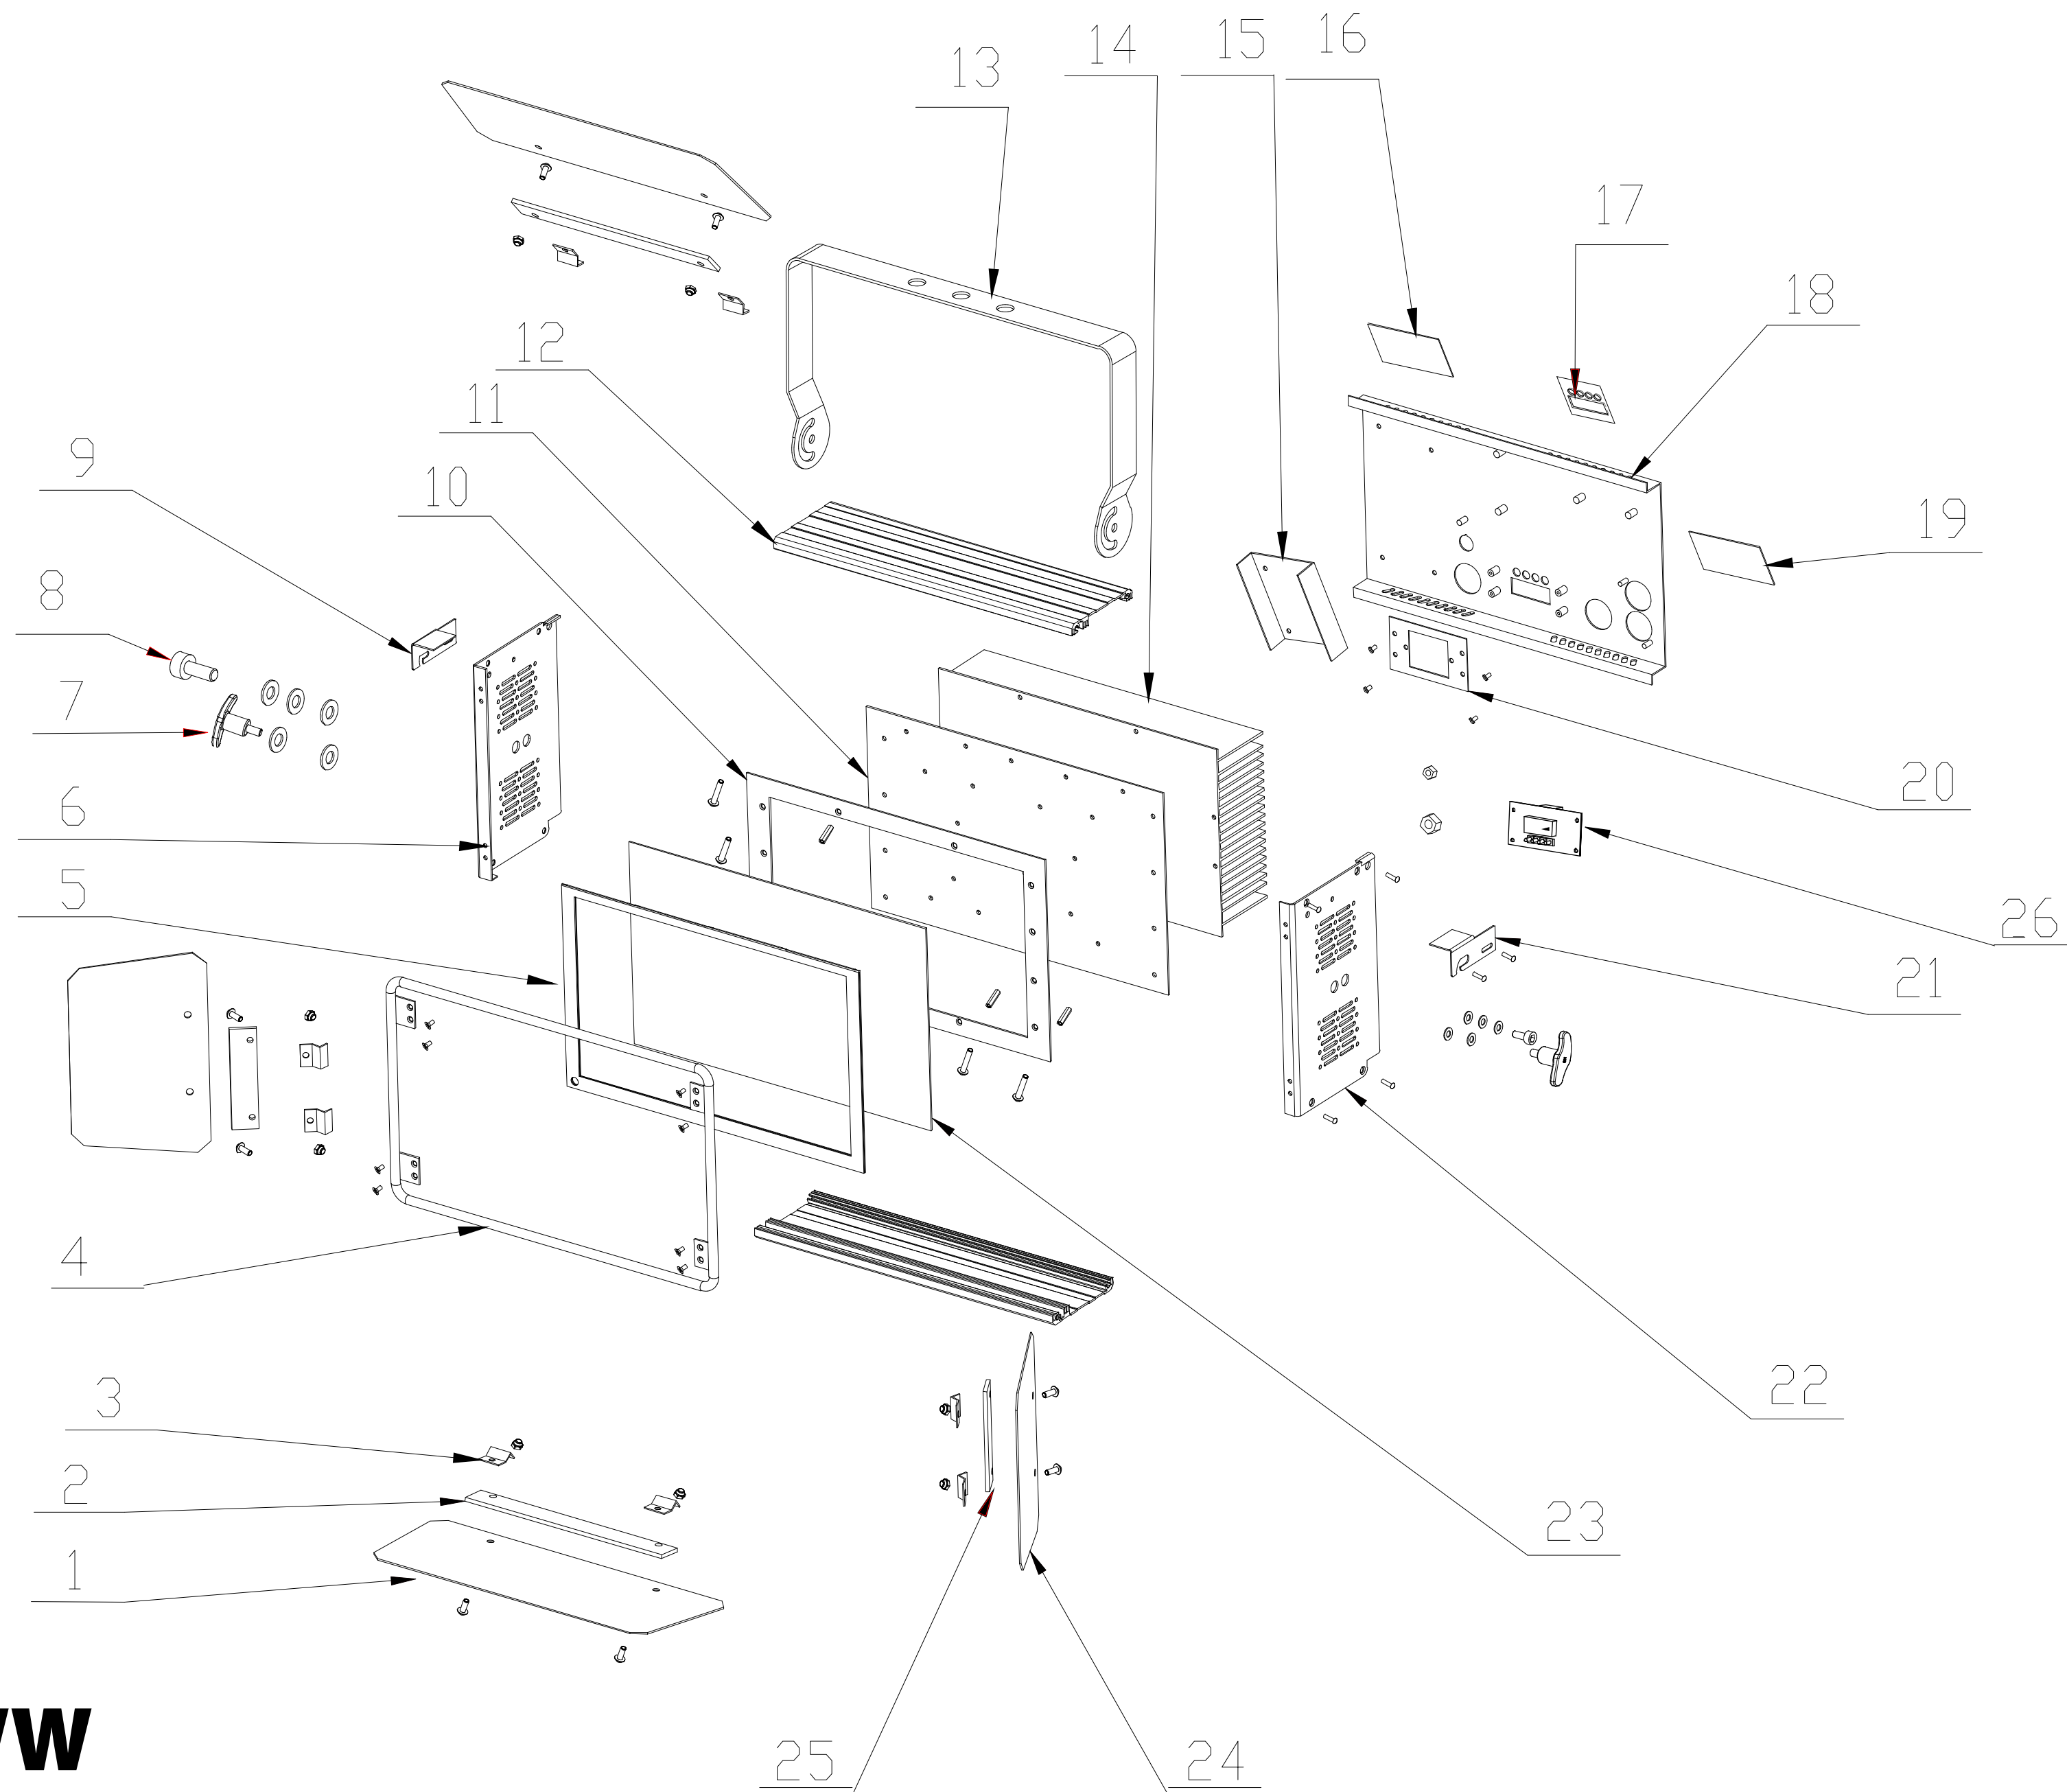

LUXIBEL

B PANEL 120WW

EXPLODED VIEW & PARTS LIST

B PANEL 120WW
EXPLODED VIEW

120WW PART N°	AED ITEM#	ITEM DESCRIPTION ENG	QTY IN THE FIXTURE
1	I0074809	BARNDOOR LEAF BIG	2
2	I0074810	BARNDOOR REINFORCEMENT BIG	2
3	I0074811	BARNDOOR CLIP	8
4	I0074813	BARNDOOR RING	1
5	I0060740	FILTER FRAME -B PANEL 120/180	1
6	I0074814	RIGHT AIR VENT SIDE HOUSING	1
7	I0074815	V1 BUTTERFLY WING BOLT	2
8	I0074816	V1 INBUS M6*16	2
9	I0074817	RIGHT BAFFLE	1
10	I0074818	LED ATTACH FRAME	1
11	I0060731	LED BOARD 120WW WITH CABLE BOOM	1
12	I0074819	LONG SIDE HOUSING	2
13	I0067503	BRACKET - B PANEL120/180	1
14	I0074820	HEAT SINK P120	1
15	I0060736	POWER SUPPLY P120	1
16	I0060733	LED DRIVER BOARD	1
17	I0067492	SILICON COVER FOR BUTTON AND SCREEN	1
18	I0067501	BACK PLATE 120	1
19	I0060734	MAIN BOARD	1
20	I0074821	DISPLAY BOARD HOLDER	1
21	I0074822	LEFT BAFFLE	1
22	I0074823	LEFT AIR VENT SIDE HOUSING	1
23a	I0067504	DIFFUSER - B PANEL120/180	1
23b	I0067505	INTENSIFIER - B PANEL120/180	1
24	I0074824	BARNDOOR LEAF SMALL	2
25	I0074825	BARNDOOR REINFORCEMENT SMALL	2
26	I0060743	DISPLAY BOARD	1