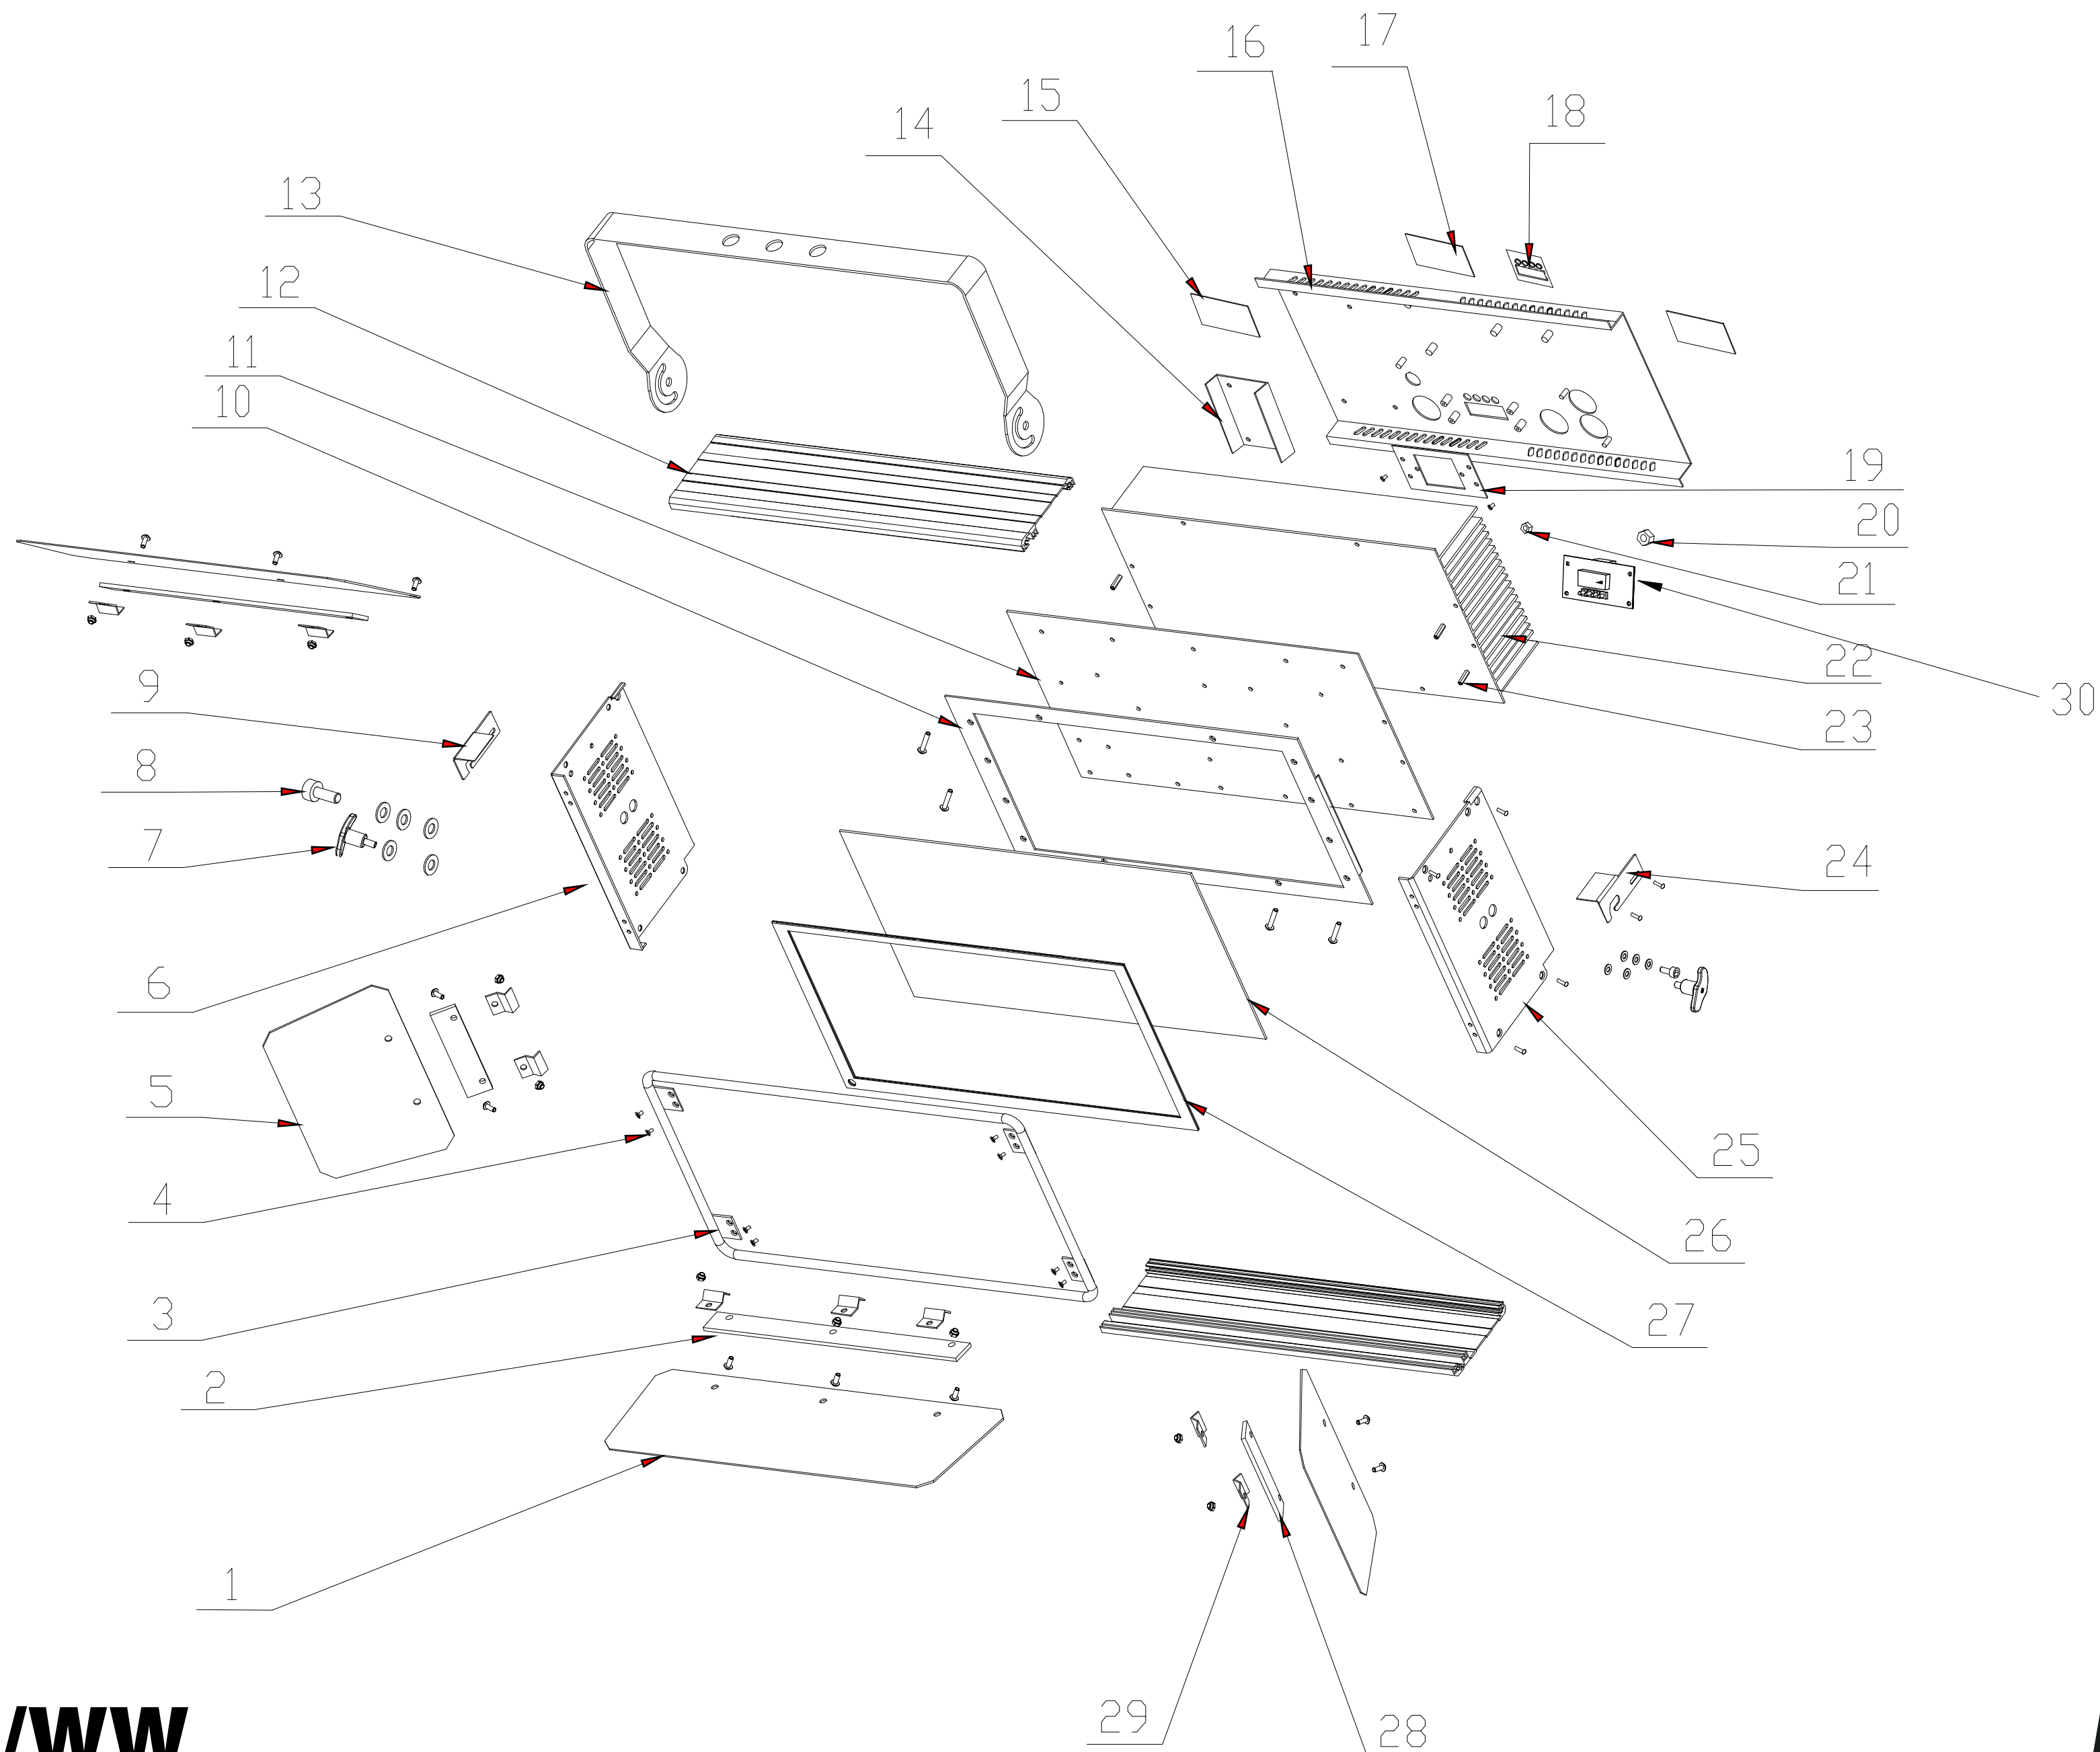

LUXIBEL

B PANEL 240CW/WW

EXPLODED VIEW & PARTS LIST

B PANEL240CW/WW
EXPLODED VIEW

240WW/CW PART N°	AED ITEM#	ITEM DESCRIPTION ENG	QTY IN THE FIXTURE	240WW/CW PART N°	AED ITEM#	ITEM DESCRIPTION ENG	QTY IN THE FIXTURE
1	I0074851	BARNDOOR LEAF BIG 2	2	16	I0067499	BACK PLATE 240	1
2	I0074852	BARNDOOR REINFORCEMENT BIG 2	2	17	I0060759	MAIN BOARD	1
3	I0074853	BARNDOOR RING 2	1	18	I0067492	SILICON COVER FOR BUTTON AND SCREEN	1
4	I0074854	SCREW	8	19	I0074821	DISPLAY BOARD HOLDER	1
5	I0074855	BARNDOOR LEAF SMALL 2	2	20	I0074859	M4 LOCKNUT WHITE	1
6	I0074856	RIGHT AIR VENT SIDE HOUSING	1	21	I0074860	M3 LOCKNUT WHITE	2
7	I0074815	V1 BUTTERFLY WING BOLT	2	22	I0074861	HEAT SINK	1
8	I0074816	V1 INBUS M6	2	23A	I0074832	BRASS SPACER SMALL	18
9	I0074817	RIGHT BAFFLE	1	23B	I0074833	BRASS SPACER BIG	4
10	I0074818	LED ATTACH FRAME	1	24	I0074822	LEFT BAFFLE	1
11A	I0060755	LED BOARD 240CW WITH CABLE BOOM	1	25	I0074862	LEFT AIR VENT SIDE HOUSING	1
11B	I0060756	LED BOARD 240WW WITH CABLE BOOM	1	26A	I0067497	DIFFUSER - B PANEL240/360	1
12	I0074857	LONG SIDE HOUSING	2	26B	I0067498	INTENSIFIER - B PANEL240/360	1
13	I0074858	V1 BRACKET	1	26C	I0060773	DIFFUSER+INTENSIFIER 240/360	1
14	I0060761	POWER SUPPLY	1	27	I0060776	FILTER FRAME - B PANEL 240/360	1
15A	I0060758	LED DRIVER BOARD	1	28	I0074863	BARNDOOR REINFORCEMENT SMALL 2	2
15B	I0060758	SMALL DRIVER BOARD TOP PLATE	1	29	I0074812	BARNDOOR CLIP	10
				30	I0060743	DISPLAY BOARD	1