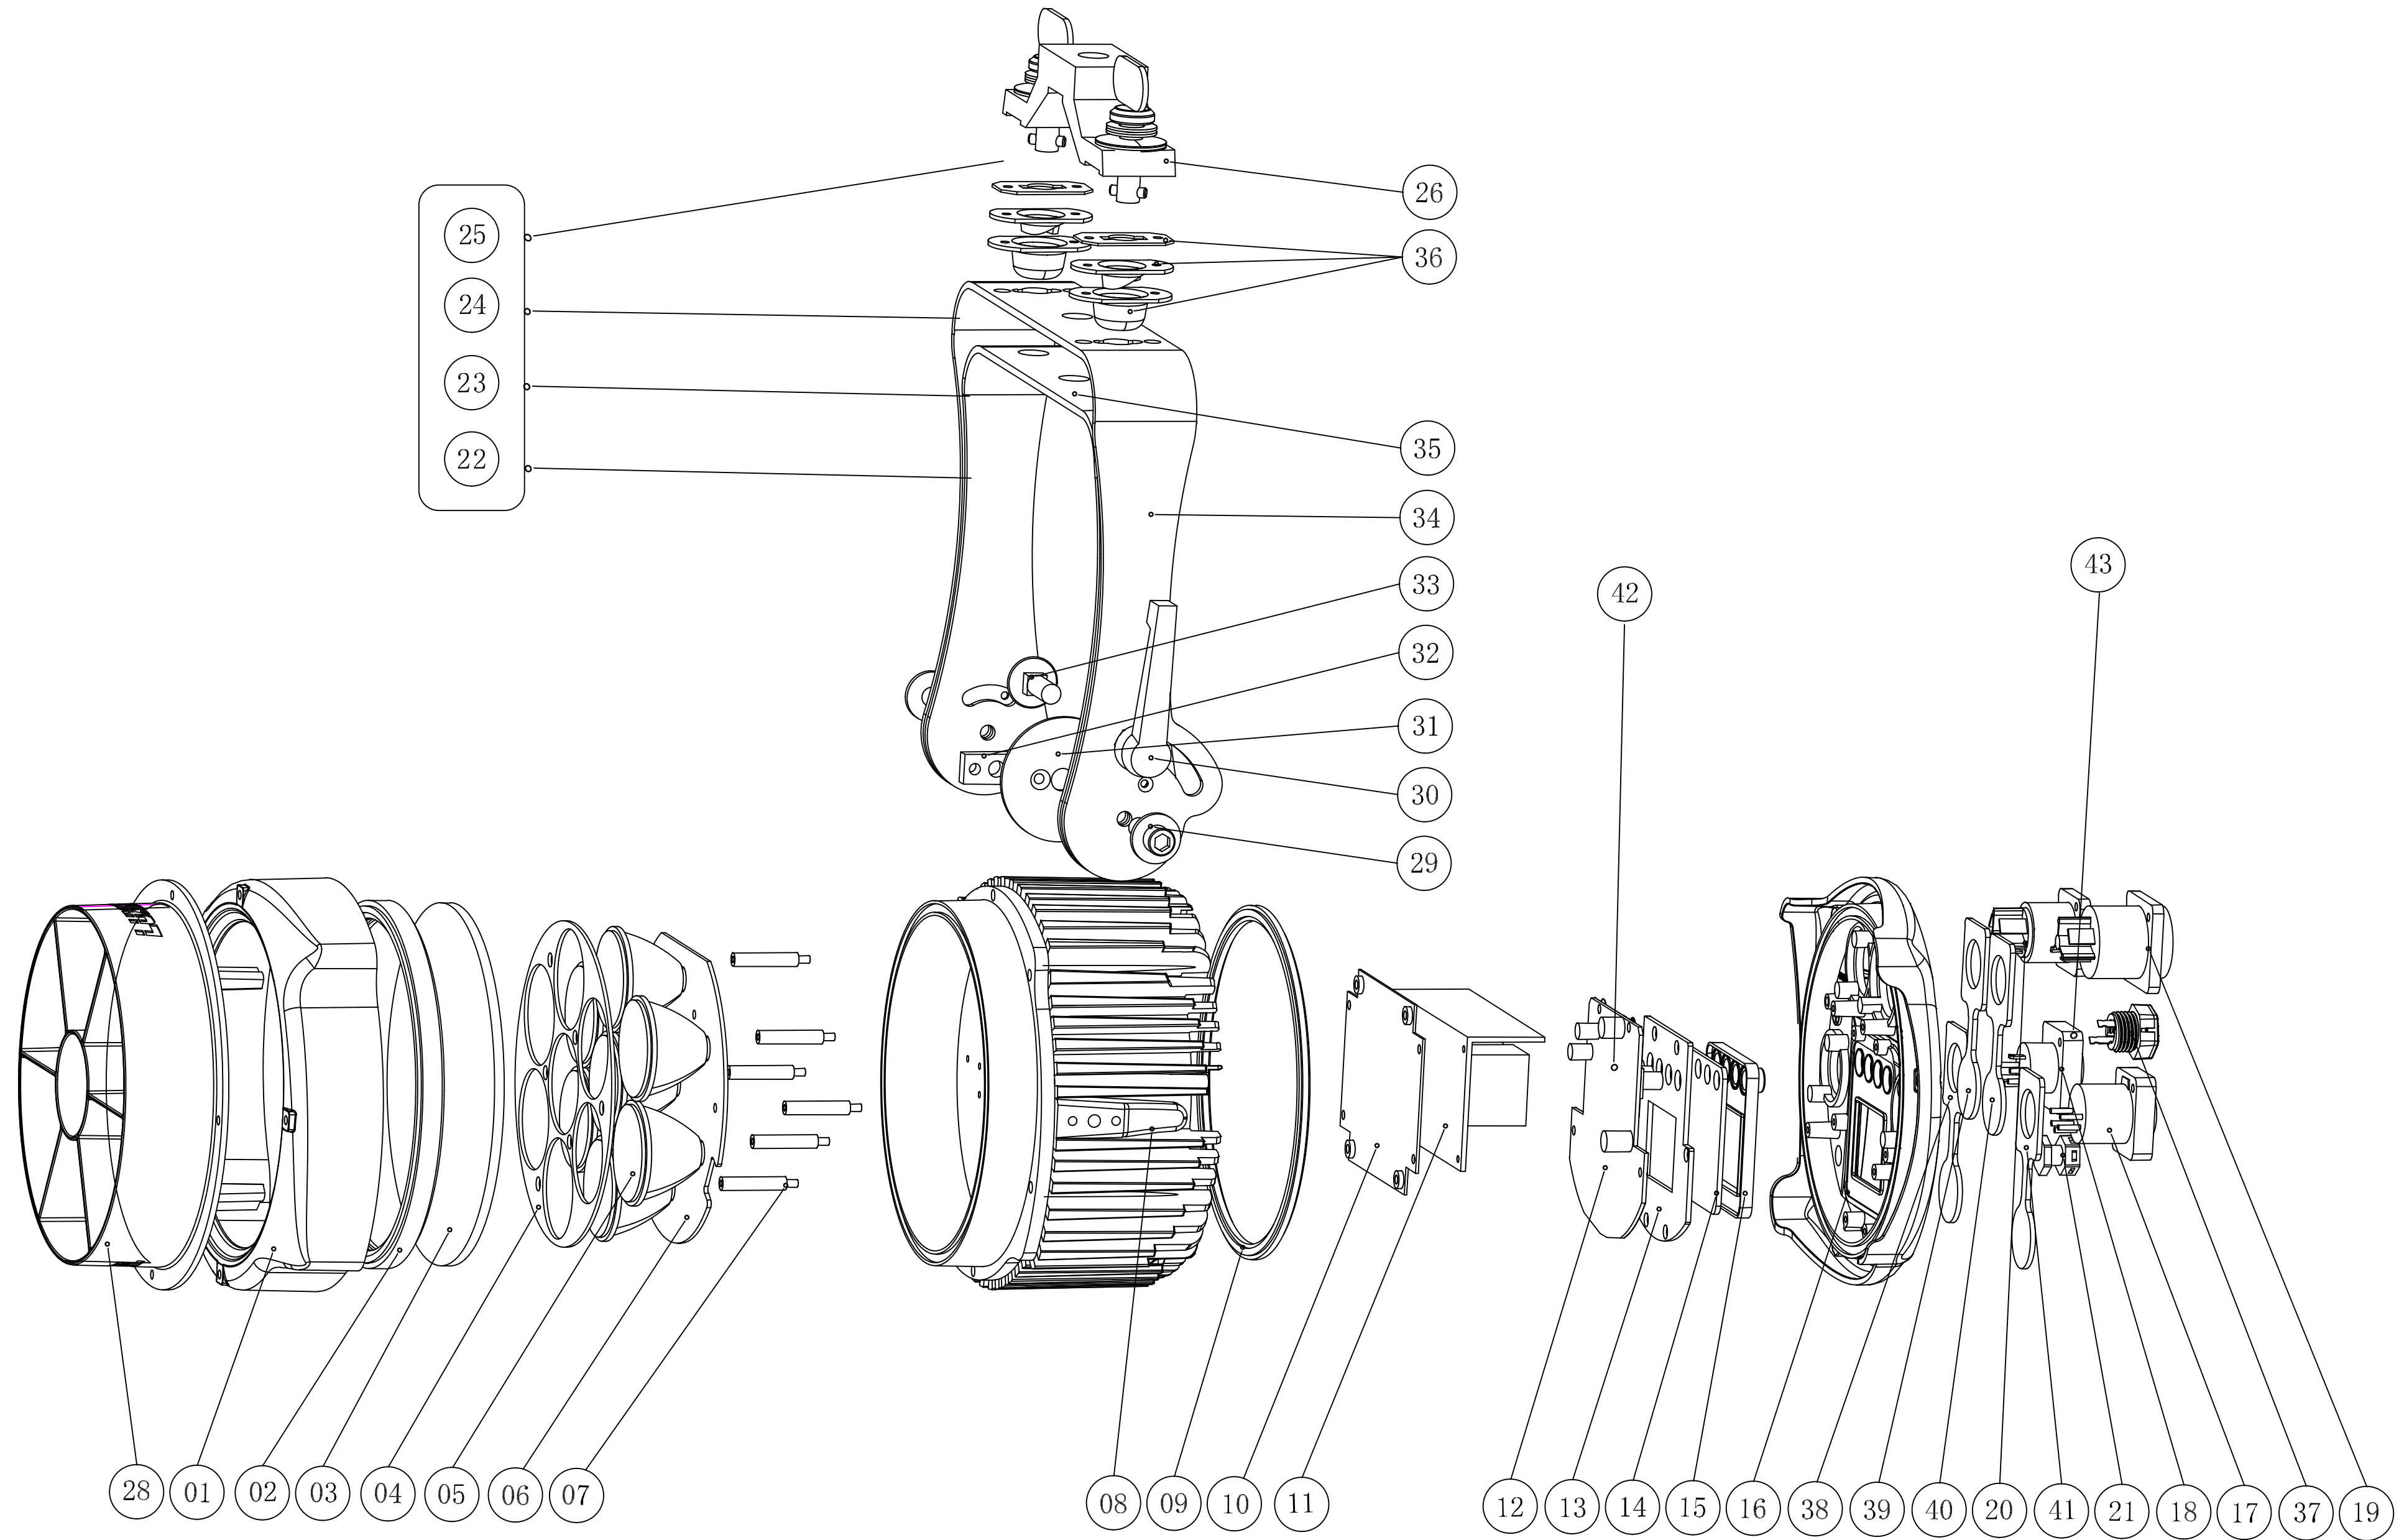

# **B PAR105RGBW V2**

EXPLODED VIEW & PARTS LIST

**B PAR105RGBW V2**  
EXPLODED VIEW

BPAR105 PART N°	AED ITEM#	ITEM DESCRIPTION ENG	QTY IN THE FIXTURE	BPAR105 PART N°	AED ITEM#	ITEM DESCRIPTION ENG	QTY IN THE FIXTURE
1	I0067506	FRONT HOUSING RING	1	22	I0068479	V1 INNER YOKE MOUNT	1
2	I0067507	RUBBER SEAL FRONT GLASS	1	23	I0063007	V1 BUTTERFLY SCREW 105	2
3	I0063000	FRONT GLASS	1	24	I0068480	V1 OUTER YOKE MOUNT	1
4	i0068474	HOLDER LED LENSES	1	25	I0068481	V1 FEMALE QUICK LOCK FOR OMEGA BRACKET	2
5	I0062998	OPTIC LENSES 15 DEGREE	7	26	I0052161	OMEGA BRACKET	1
6	I0062994	LED PCB (WITH 7PCS LED)	1	28	I0059749	TOP HAT	1
7	I0068475	SPACERS M3*25+5	6	29	I0068482	INBUS M6X30	2
8	I0067508	MAIN HOUSING WITH HEAT SINK	1	30	I0063008	QUICK LOCK L-SHAPE	1
9	I0068476	REAR HOUSING RUBBER RING	1	31	I0068483	BRACKET WASHER FOR YOKE MOUNT ø5CM	1
10	I0068477	PSU HOLDER BOARD	1	32	I0068484	RECTANGULAR METAL WASHER 27X12X3MM	2
11	I0062997	PSU	1	33	I0068485	CARRIAGE BOLT FOR QUICK LOCK	1
12	I0062992	MAIN/DISPLAY PCB	1	34	I0067515	V2 OUTER BRACKET	1
13	I0068478	DISPLAY PRESSURE SEALER	1	35	I0067516	V2 INNER BRACKET	1
14	I0067509	ACRYLIC DISPLAY COVER	1	36	I0058302	V2 FEMALE QUICK LOCK FOR OMEGA BRACKET	2
15	I0067510	BUTTONS AND DISPLAY RUBBER SEALER	1	37	I0060468	V2 DEHUMIDIFIER	1
16	I0067511	REAR HOUSING, BACK PLATE	1	38	I0067517	SEALING COVER DMX OUT	1
17	I0063002	DMX IN	1	39	I0067518	SEALING COVER POWER OUT	1
18	I0067512	DMX OUT	1	40	I0067519	SEALING COVER POWER IN	1
19	I0063001	POWER IN	1	41	I0067520	SEALING COVER DMX IN	1
20	I0067513	POWER OUT	1	42	I0063009	MAIN / DISPLAY BOARD (V1)	1
21	I0067514	PRESSURE VALVE (V1)	1	43	I0074680	SMALL PRESSURE VALVE (V2)	1

29, 30, 33, 34, 35, 36 belong together - can only be ordered as 1 bracket