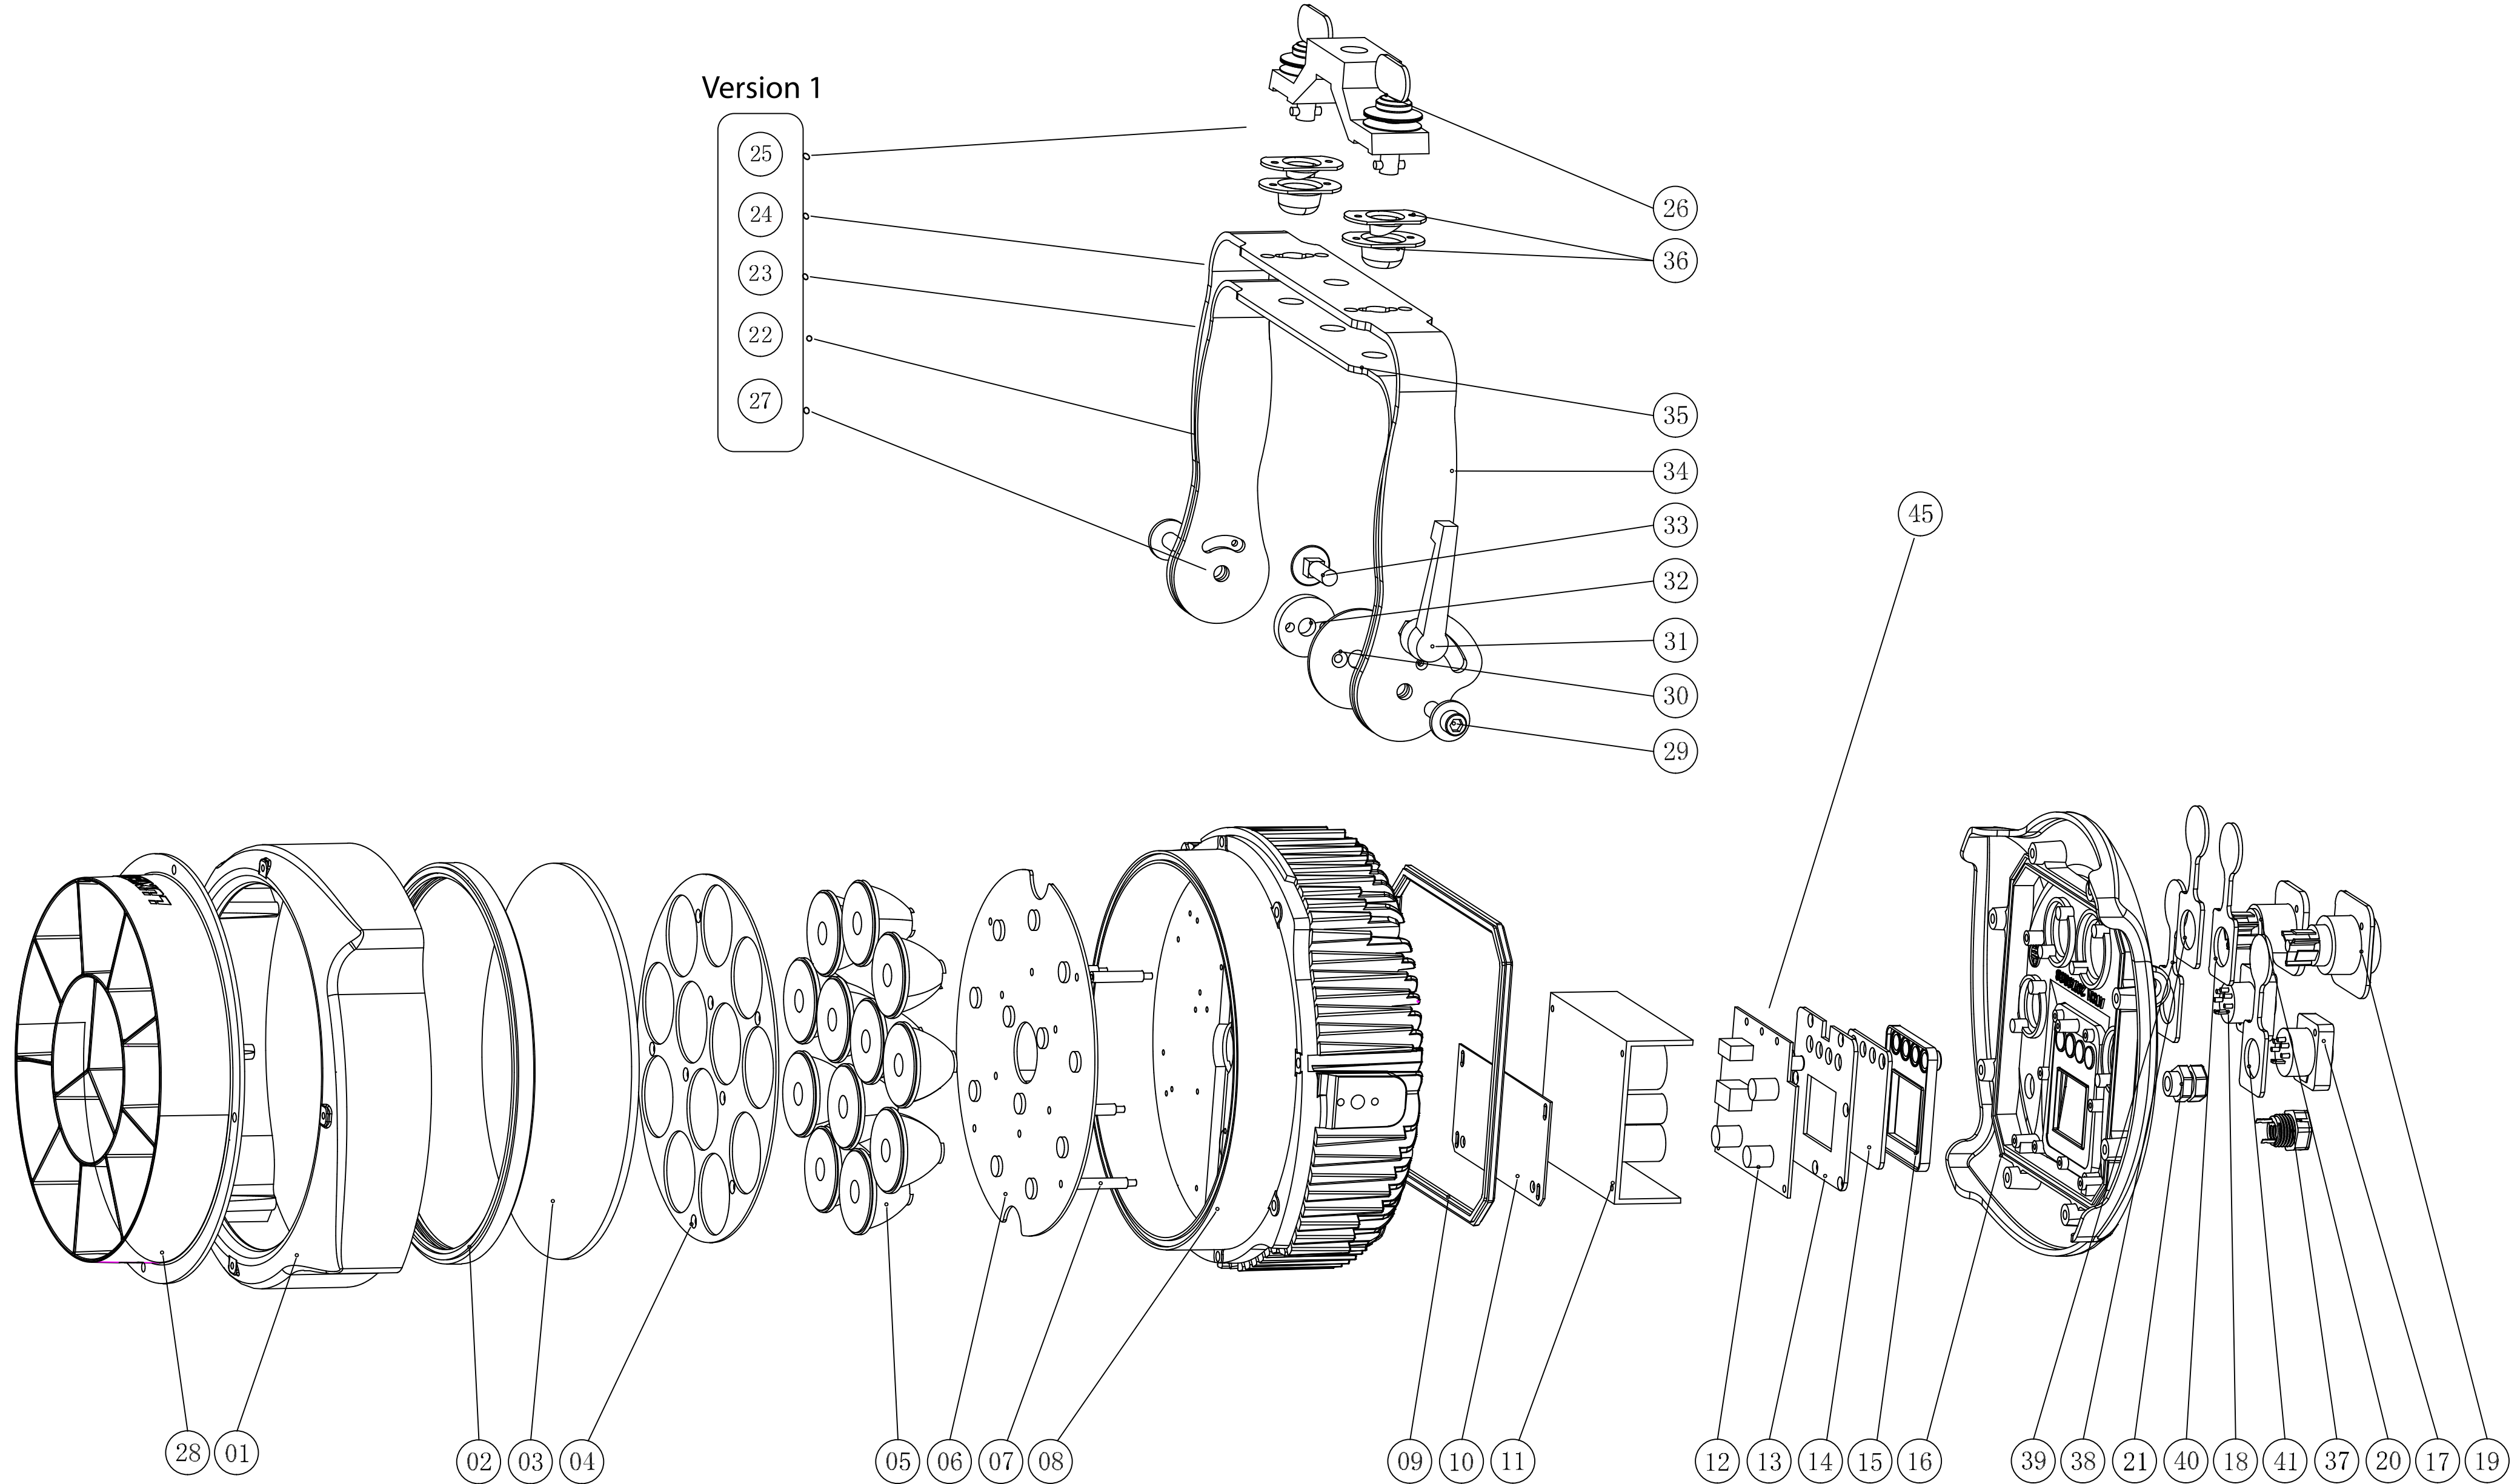

# **B PAR180RGBW V2**

EXPLODED VIEW & PARTS LIST

Version 1

**B PAR180RGBW V2**  
EXPLODED VIEW

BPAR180 PART N°	AED ITEM#	ITEM DESCRIPTION ENG	QTY IN THE FIXTURE	BPAR180 PART N°	AED ITEM#	ITEM DESCRIPTION ENG	QTY IN THE FIXTURE
1	I0067521	FRONT HOUSING RING	1	23	I0074681	V1 BUTTERFLY SCREW 180	1
2	I0067522	RUBBER SEAL FRONT GLASS	1	24	I0068492	V1 OUTER YOKE MOUNT	1
3	I0062999	FRONT GLASS	1	25	I0068493	V1 FEMALE QUICK LOCK FOR OMEGA BRACKET	1
4	I0068486	HOLDER LED LENSES	1	26	I0052161	OMEGA BRACKET	1
5	I0058024	OPTIC LENSES 25 DEGREE	12	27	I0068494	V1 YOKE LOCKING DISC	4
6	I0062993	LED PCB (WITH 12PCS LED)	1	28	I0059750	TOP HAT	1
7	I0068487	SPACERS M3*25+5	8	29	I0068495	INBUS M8X35	2
8	I0067523	MAIN HOUSING WITH HEAT SINK	1	30	I0063008	QUICK LOCK L-SHAPE	1
9	I0068488	REAR HOUSING RUBBER RING	1	31	I0068496	BRACKET WASHER FOR YOKE MOUNT ø5CM	1
10	I0068489	PSU HOLDER BOARD	1	32	I0068497	ROUND METAL WASHER ø3CM	2
11	I0062996	PSU	1	33	I0068498	CARRIAGE BOLT FOR QUICK LOCK	1
12	I0067524	MAIN/DISPLAY PCB	1	34	I0067528	V2 OUTER BRACKET	1
13	I0068490	DISPLAY PRESSURE SEALER	1	35	I0067529	V2 INNER BRACKET	1
14	I0067509	ACRYLIC DISPLAY COVER	1	36	I0067530	V2 FEMALE QUICK LOCK FOR OMEGA BRACKET	2
15	I0067510	BUTTONS AND DISPLAY RUBBER SEALER	1	37	I0060468	V2 DEHUMIDIFIER	1
16	I0067525	REAR HOUSING, BACK PLATE	1	38	I0067517	SEALING COVER DMX OUT	1
17	I0063002	DMX IN	1	39	I0067531	SEALING COVER POWER OUT	1
18	I0067512	DMX OUT	1	40	I0067532	SEALING COVER POWER IN	1
19	I0067526	POWER IN	1	41	I0067520	SEALING COVER DMX IN	1
20	I0067527	POWER OUT	1	45	I0063010	DISPLAY BOARD (V1)	1
21	I0067514	PRESSURE VALVE	1				
22	I0068491	V1 INNER YOKE MOUNT	1				

29, 30, 33, 34, 35, 36 belong together - can only be ordered as 1 bracket